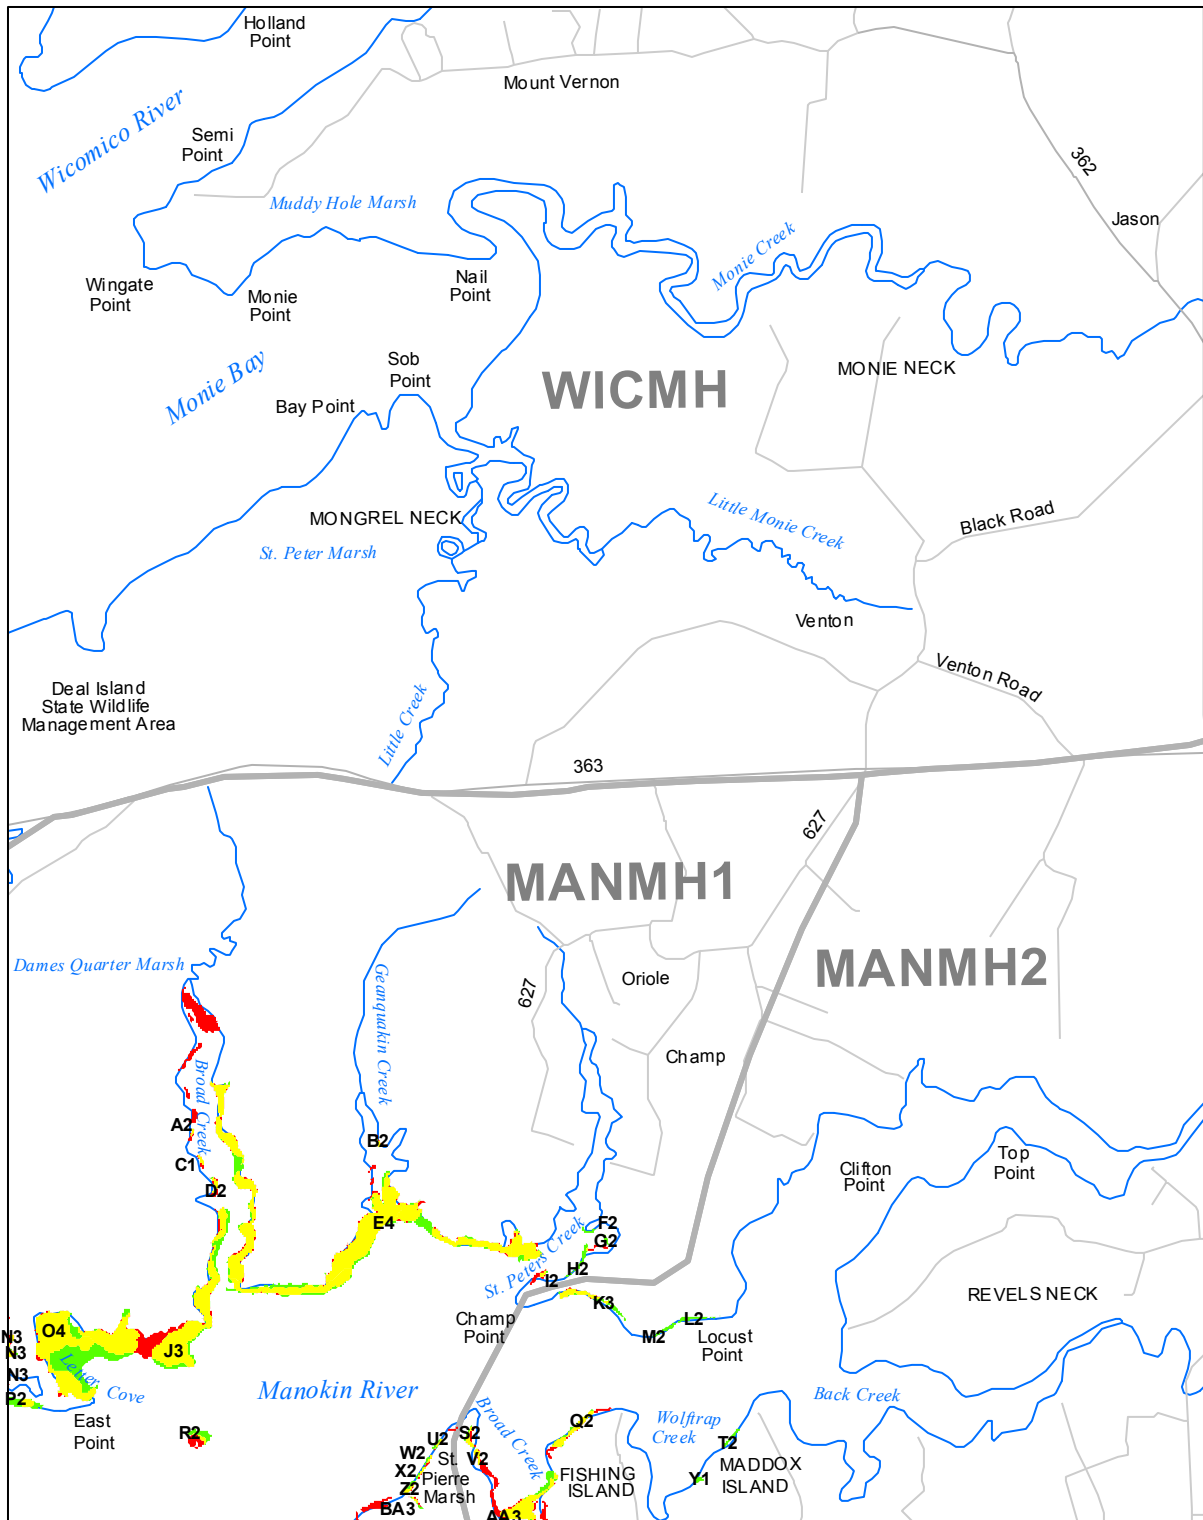

# Submerged Aquatic Vegetation 2015

Monie, Md. (85)

**Hectares of SAV: 145.51**

Date Flown: 08/15

1,000 0 1,000 2,000 Meters

Sources: VIMS,USGS PDF Created: 11/29/2016