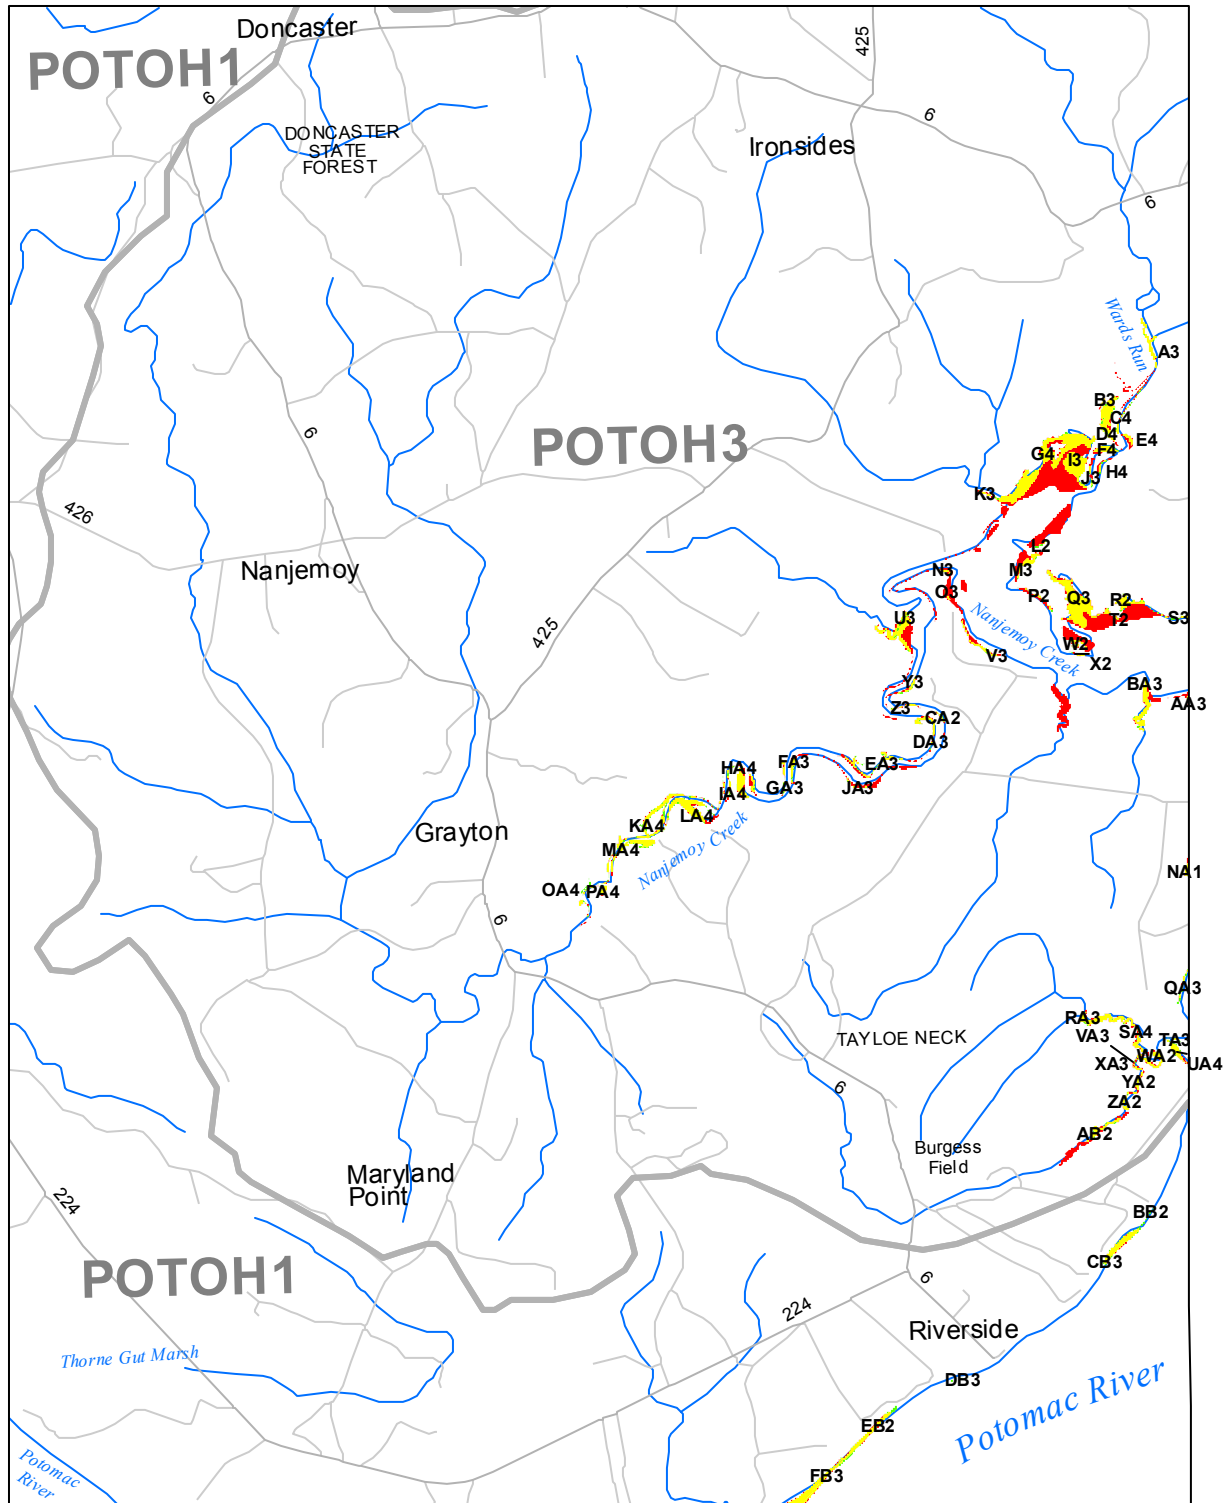

Submerged Aquatic Vegetation 2015

Nanjemoy, Md. (56)

Hectares of SAV: 72.01
Date Flown: 09/08, 10/12

Sources: VIMS, USGS PDF Created: 11/29/2016