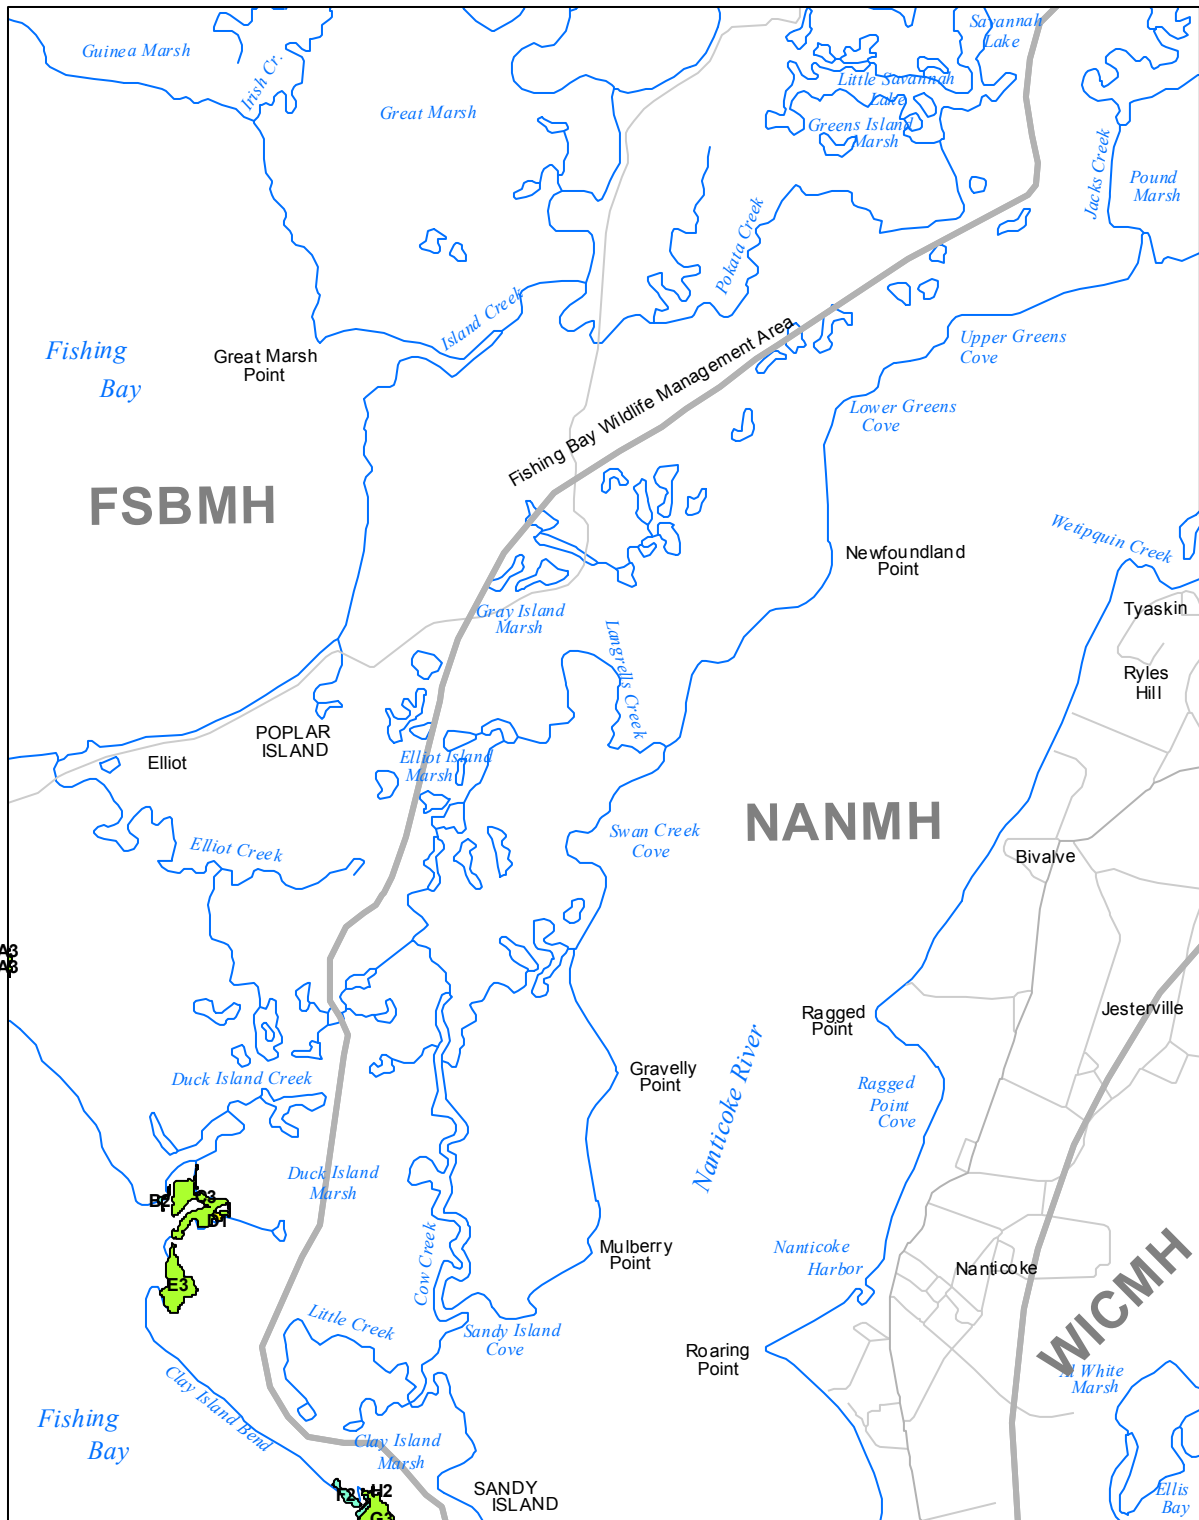

Submerged Aquatic Vegetation 2015

Nanticoke, Md. (75)

Hectares of SAV: 32.36
Date Flown: 08/01, 08/15

Sources: VIMS,USGS PDF Created: 11/29/2016