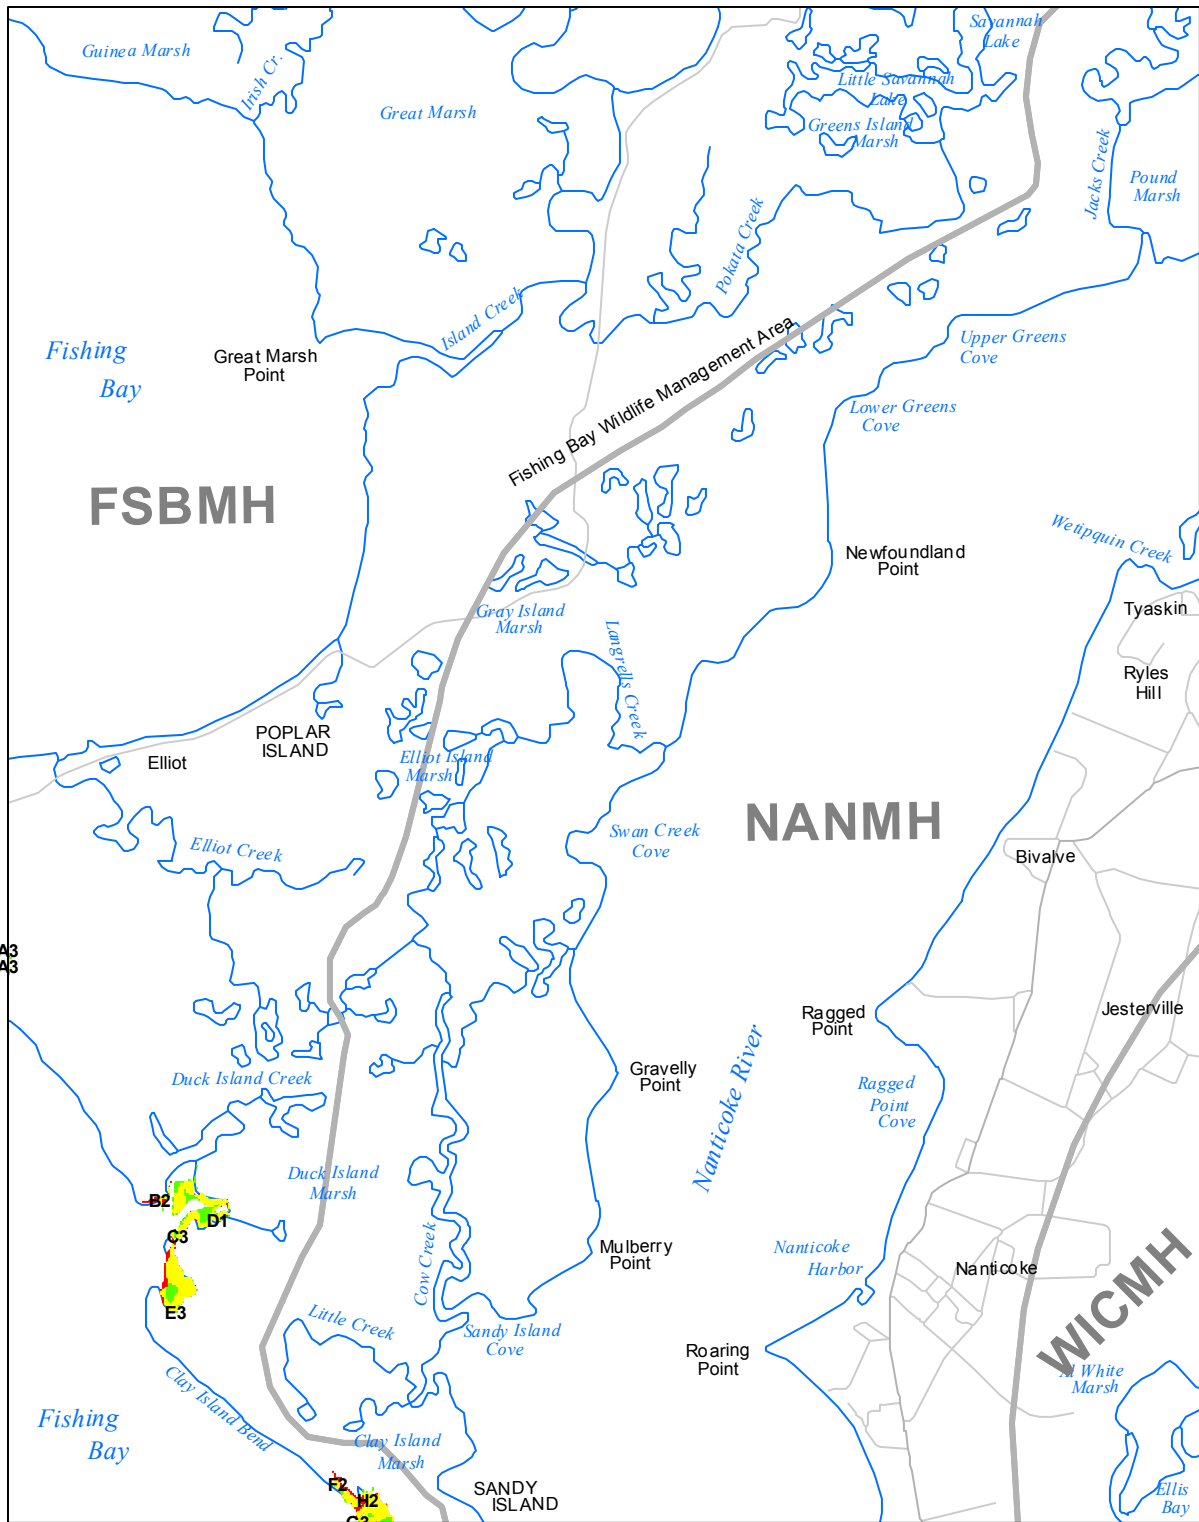

Submerged Aquatic Vegetation 2015

Nanticoke, Md. (75)

Hectares of SAV: 32.36
Date Flown: 08/01, 08/15

Sources: VIMS,USGS PDF Created: 11/29/2016