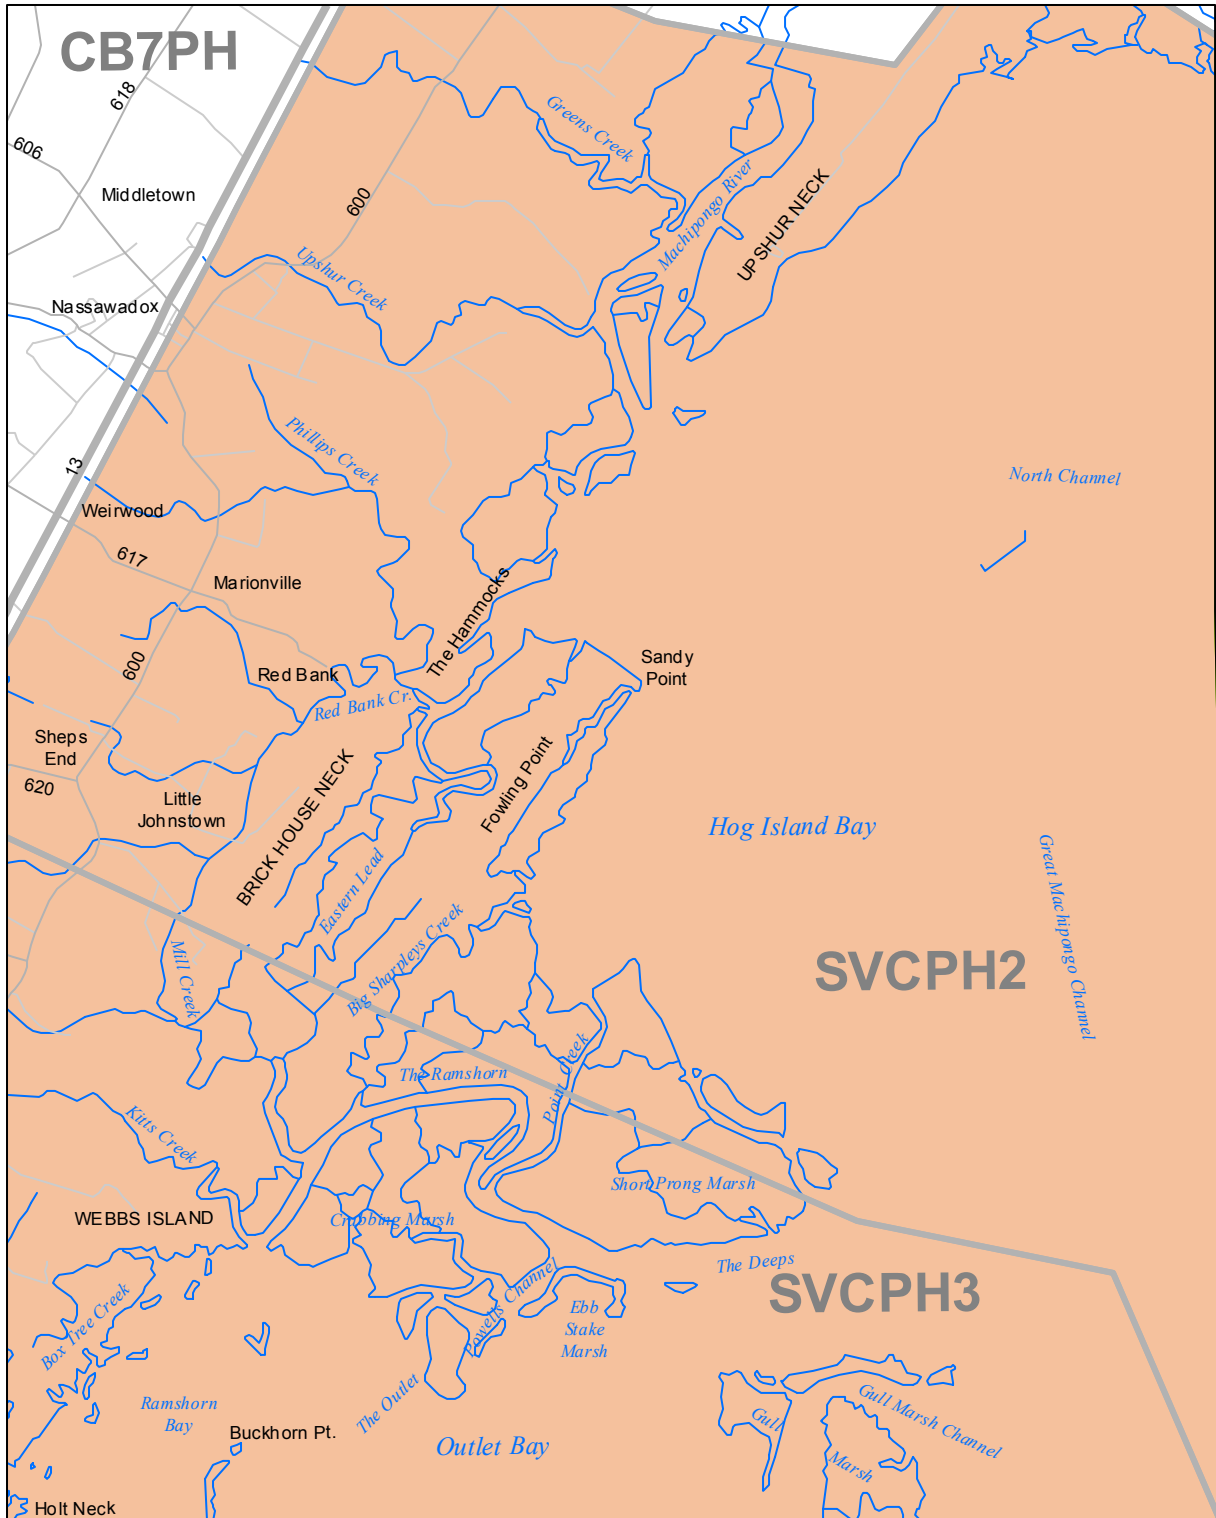

Submerged Aquatic Vegetation 2015 (No SAV)

Nassawadox, Va. (214)

Hectares of SAV: 0.00

Date Flown: 05/26

Sources: VIMS,USGS PDF Created: 11/30/2016