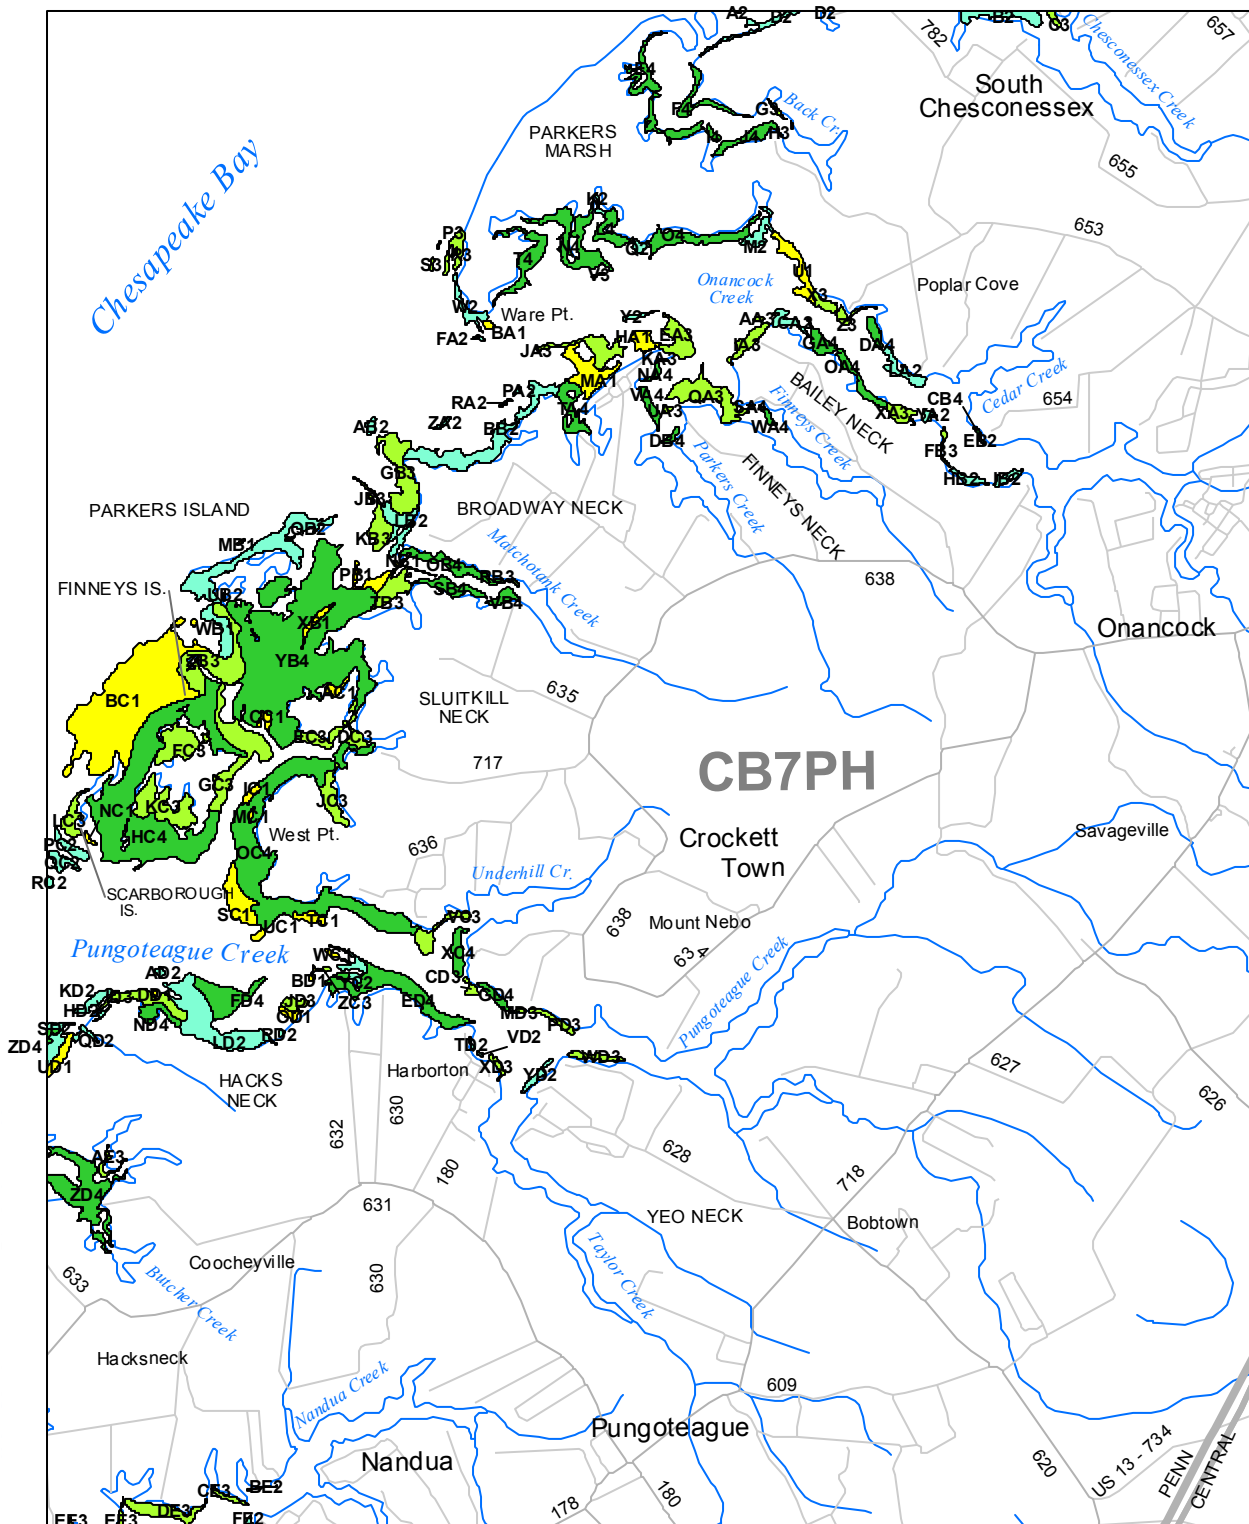

# Submerged Aquatic Vegetation 2015

Pungoteague, Va. (114)

Hectares of SAV: 842.48

Date Flown: 05/26, 08/01, 10/21

1,000 0 1,000 2,000 Meters

Sources: VIMS,USGS

PDF Created: 11/30/2016