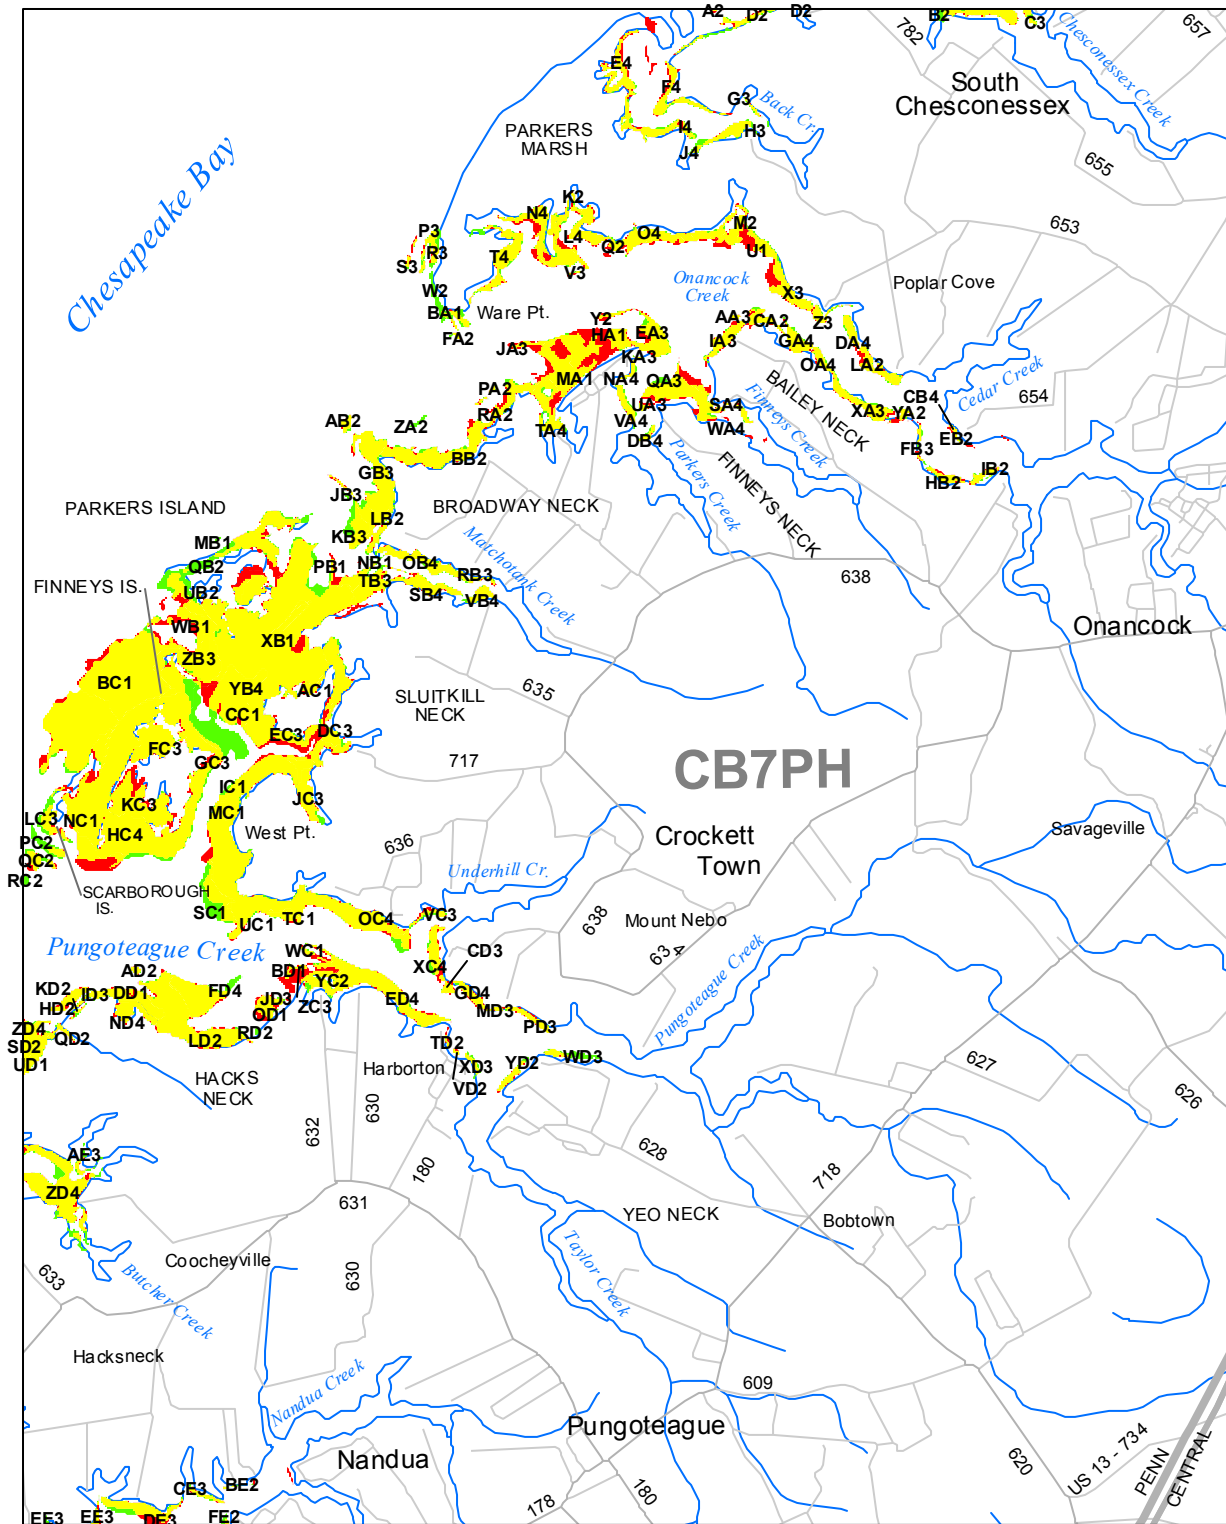

Submerged Aquatic Vegetation 2015

Pungoteague, Va. (114)

Hectares of SAV: 842.48

Date Flown: 05/26, 08/01, 10/21

1,000 0 1,000 2,000 Meters

Sources: VIMS,USGS PDF Created: 11/30/2016