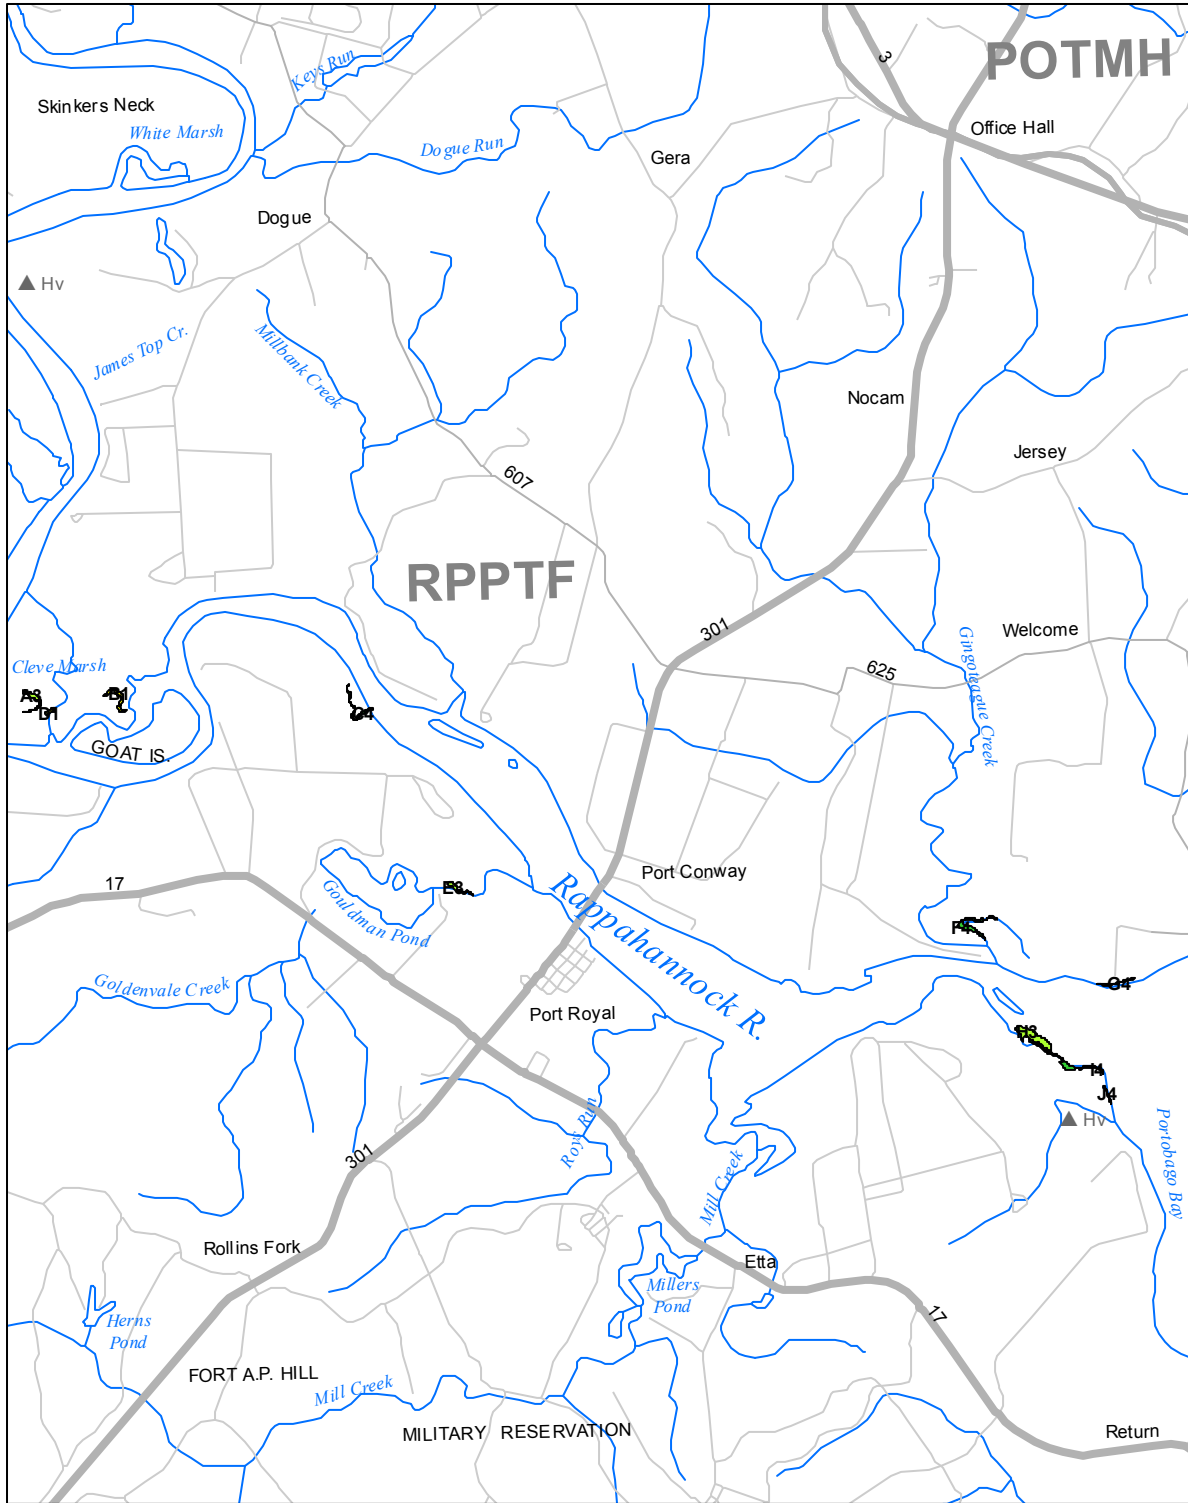

Submerged Aquatic Vegetation 2015

Port Royal, Va. (231)

Hectares of SAV: 8.94

Date Flown: 10/12

1,000 0 1,000 2,000 Meters

Sources: VIMS, USGS

PDF Created: 12/2/2016