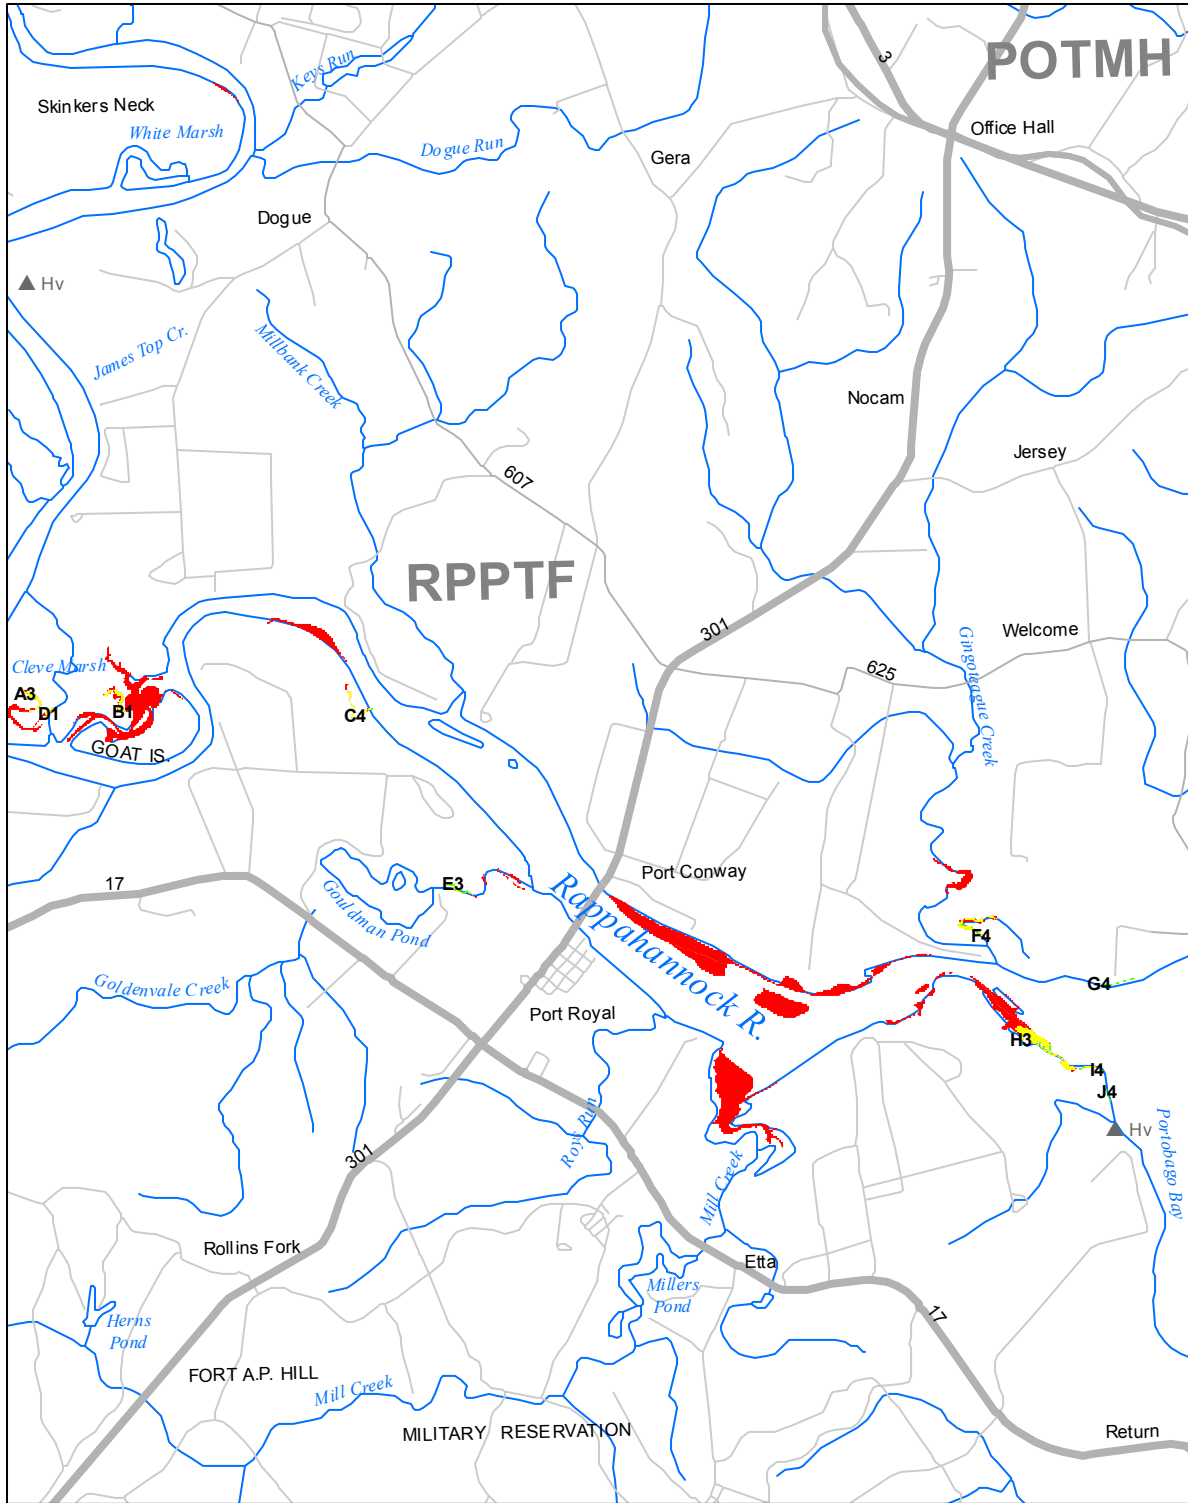

Submerged Aquatic Vegetation 2015

Port Royal, Va. (231)

Hectares of SAV: 8.94

Date Flown: 10/12

1,000 0 1,000 2,000 Meters

Sources: VIMS,USGS

PDF Created: 12/2/2016