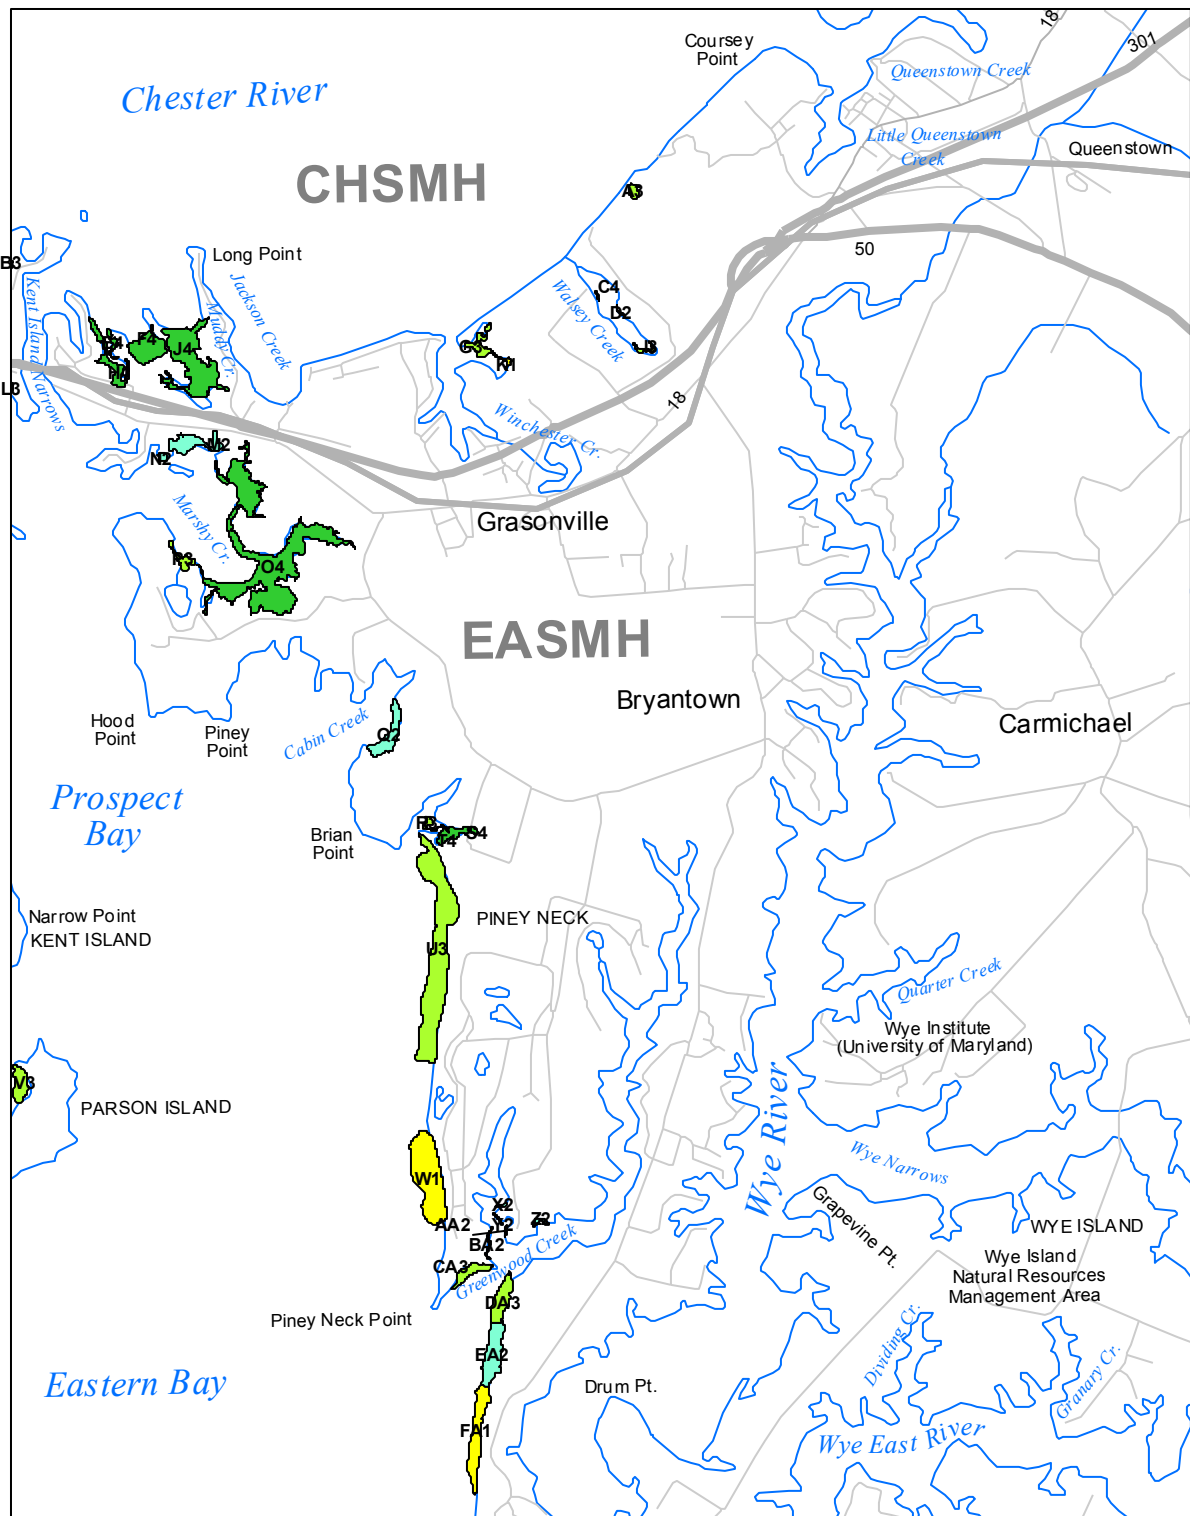

Submerged Aquatic Vegetation 2015

Queenstown, Md. (33)

Hectares of SAV: 181.42

Date Flown: 08/29, 09/16

1,000 0 1,000 2,000 Meters

Sources: VIMS, USGS

PDF Created: 11/29/2016