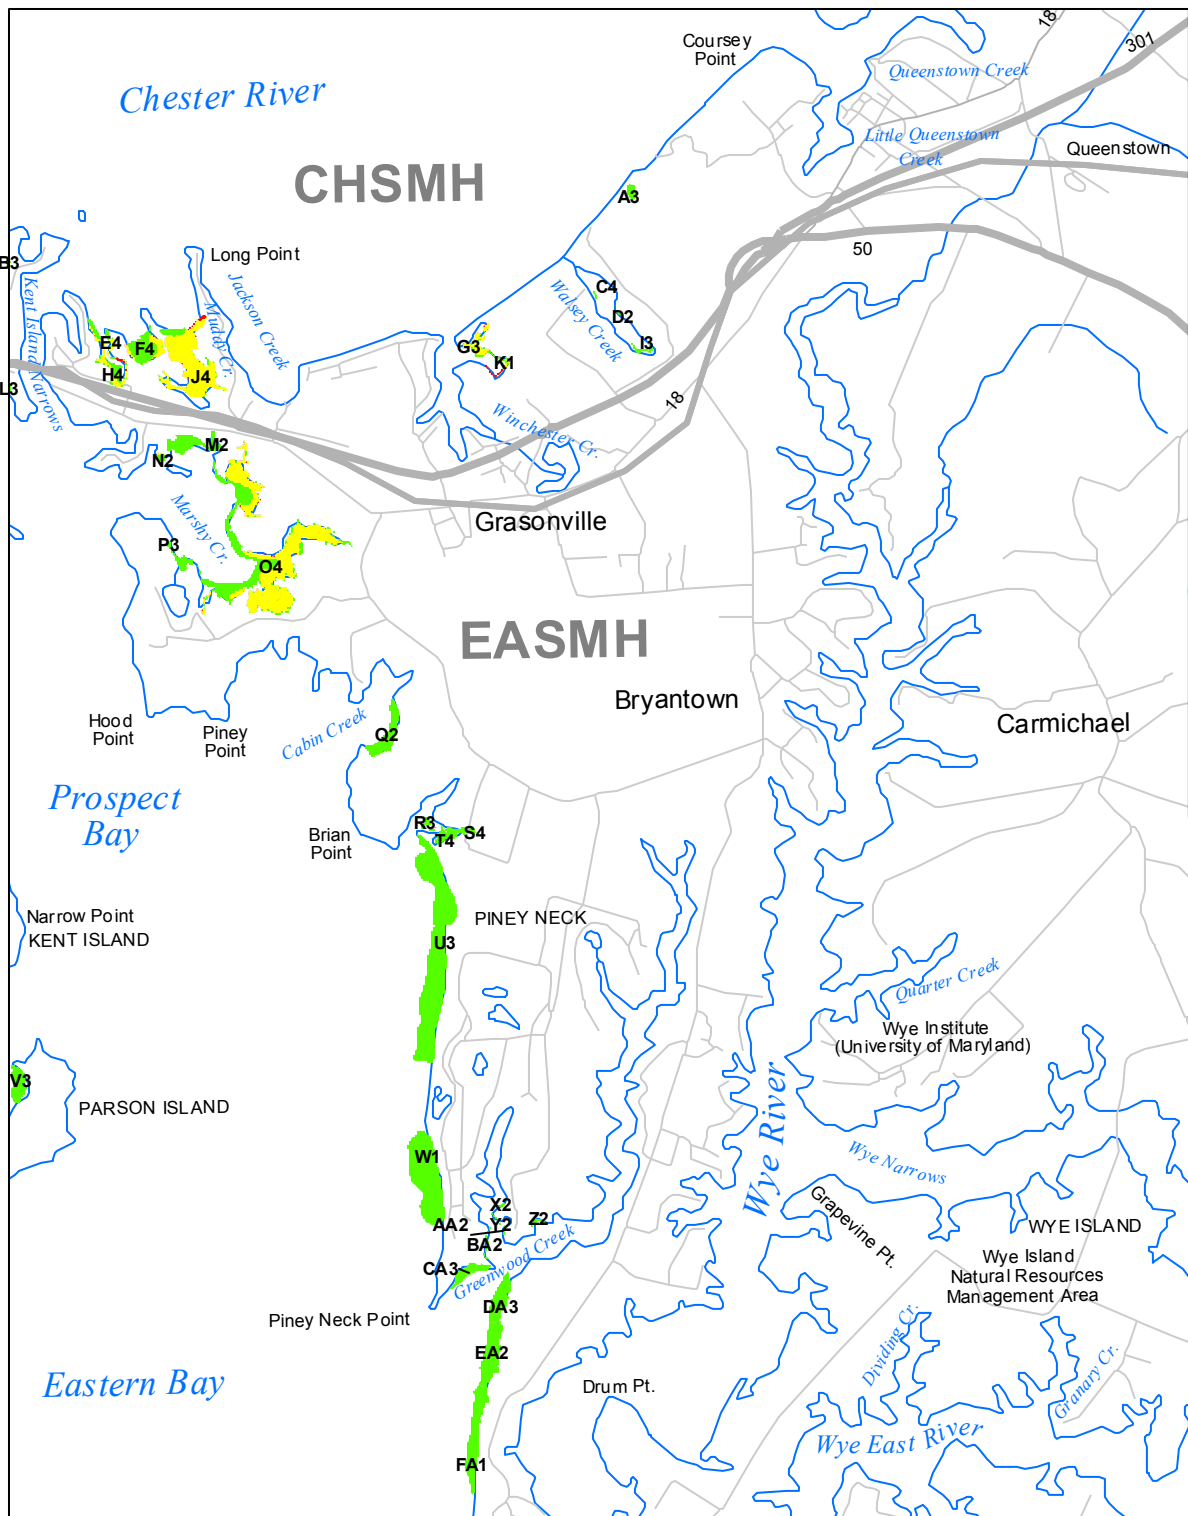

Submerged Aquatic Vegetation 2015

Queenstown, Md. (33)

Hectares of SAV: 181.42

Date Flown: 08/29, 09/16

1,000 0 1,000 2,000 Meters

Sources: VIMS,USGS PDF Created: 11/29/2016