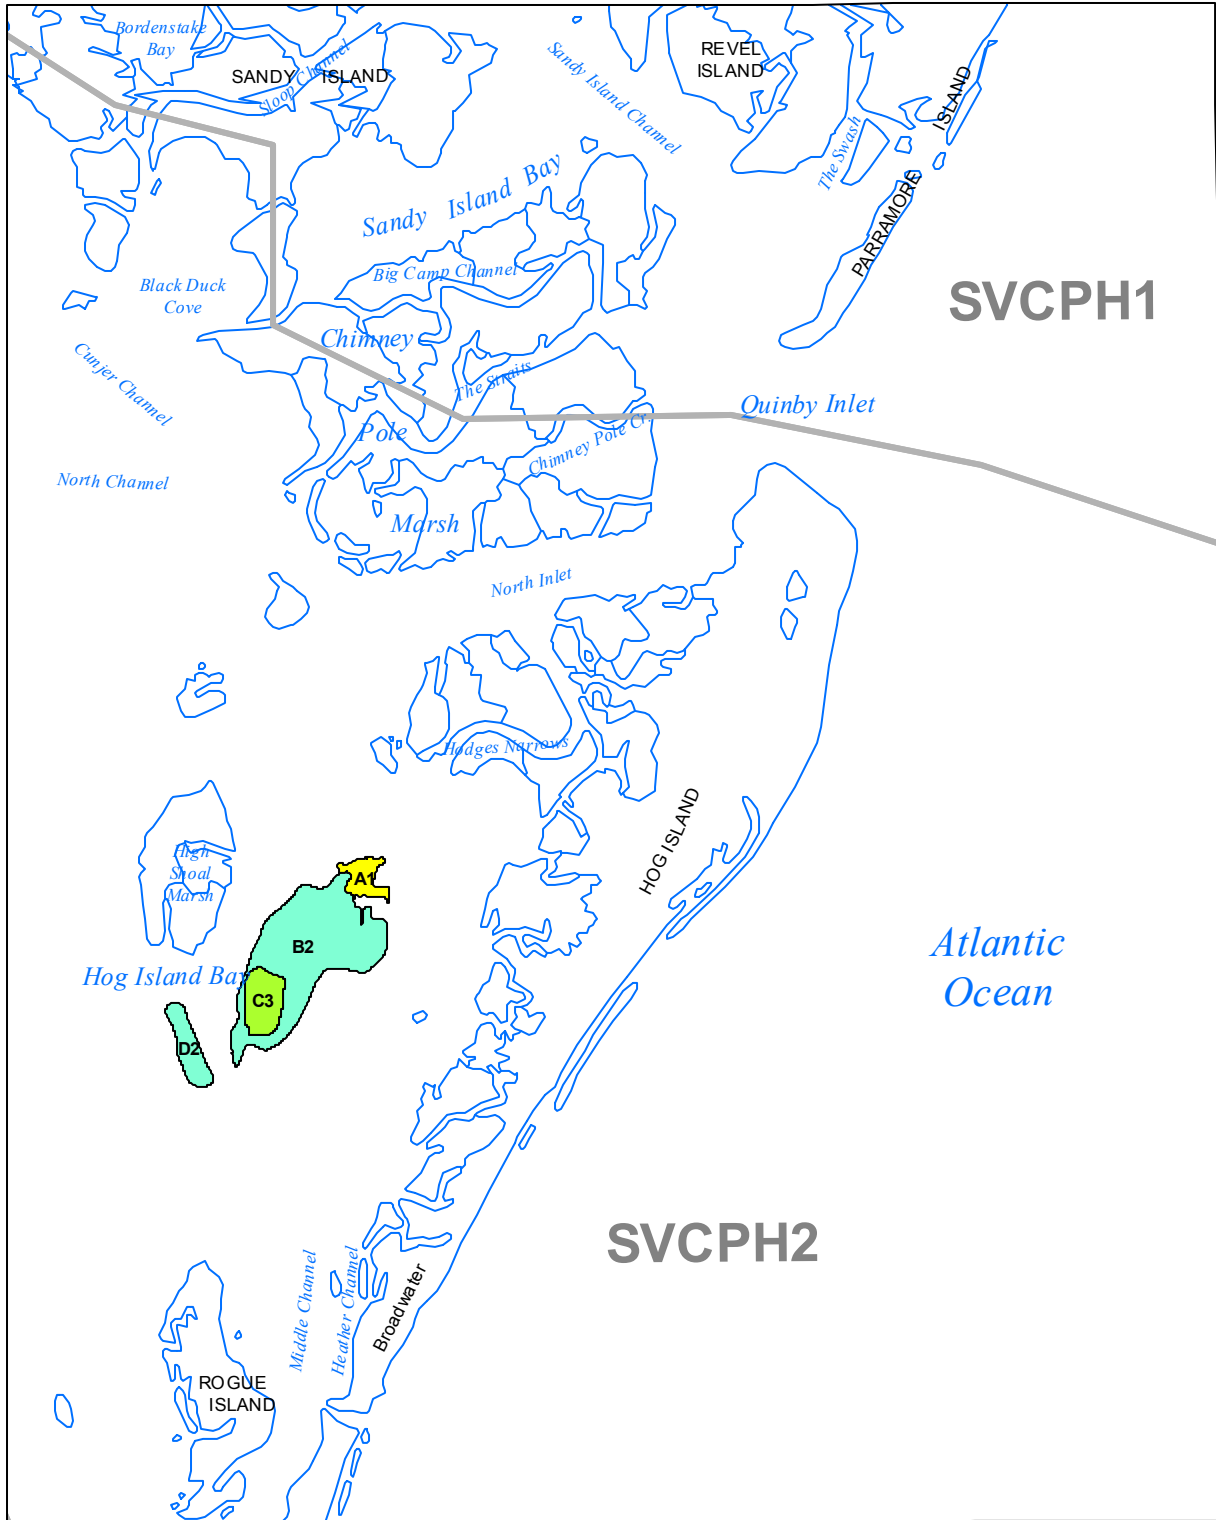

Submerged Aquatic Vegetation 2015

Quinby Inlet, Va. (215)

Hectares of SAV: 145.55

Date Flown: 05/26

1,000 0 1,000 2,000 Meters

Sources: VIMS,USGS

PDF Created: 11/30/2016