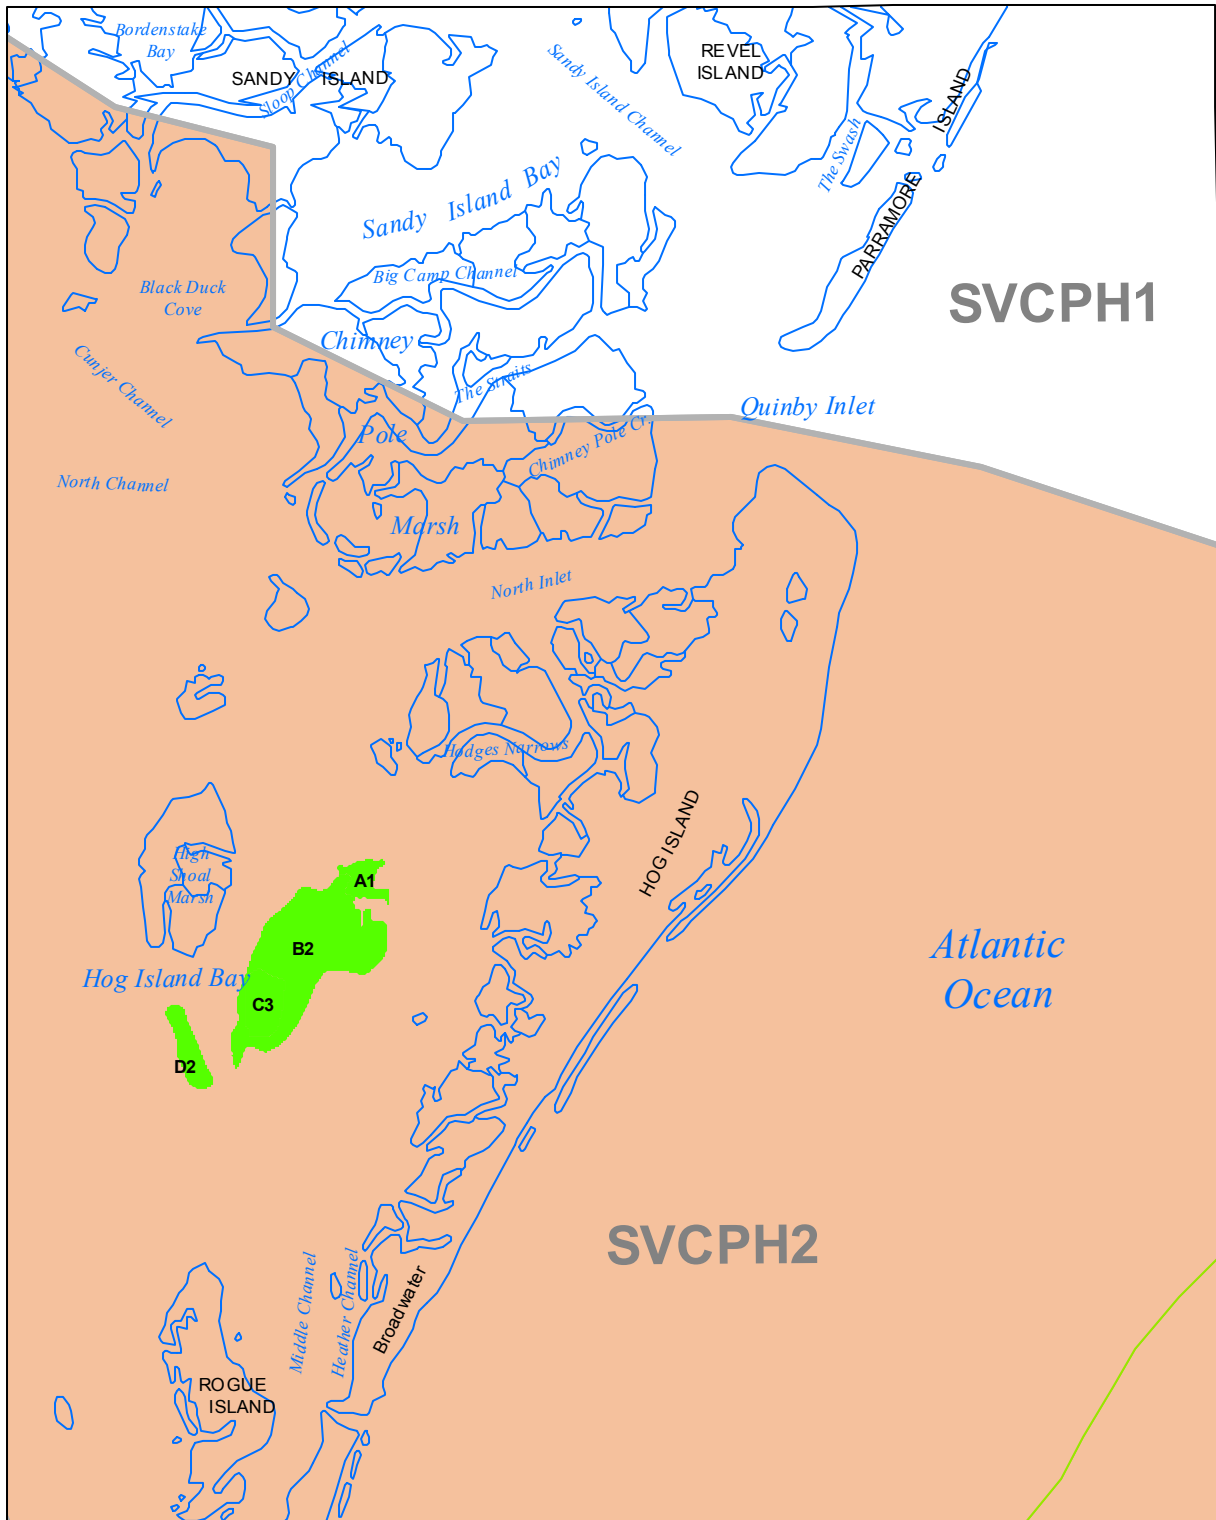

Submerged Aquatic Vegetation 2015

Quinby Inlet, Va. (215)

Hectares of SAV: 145.55

Date Flown: 05/26

Sources: VIMS,USGS PDF Created: 11/30/2016