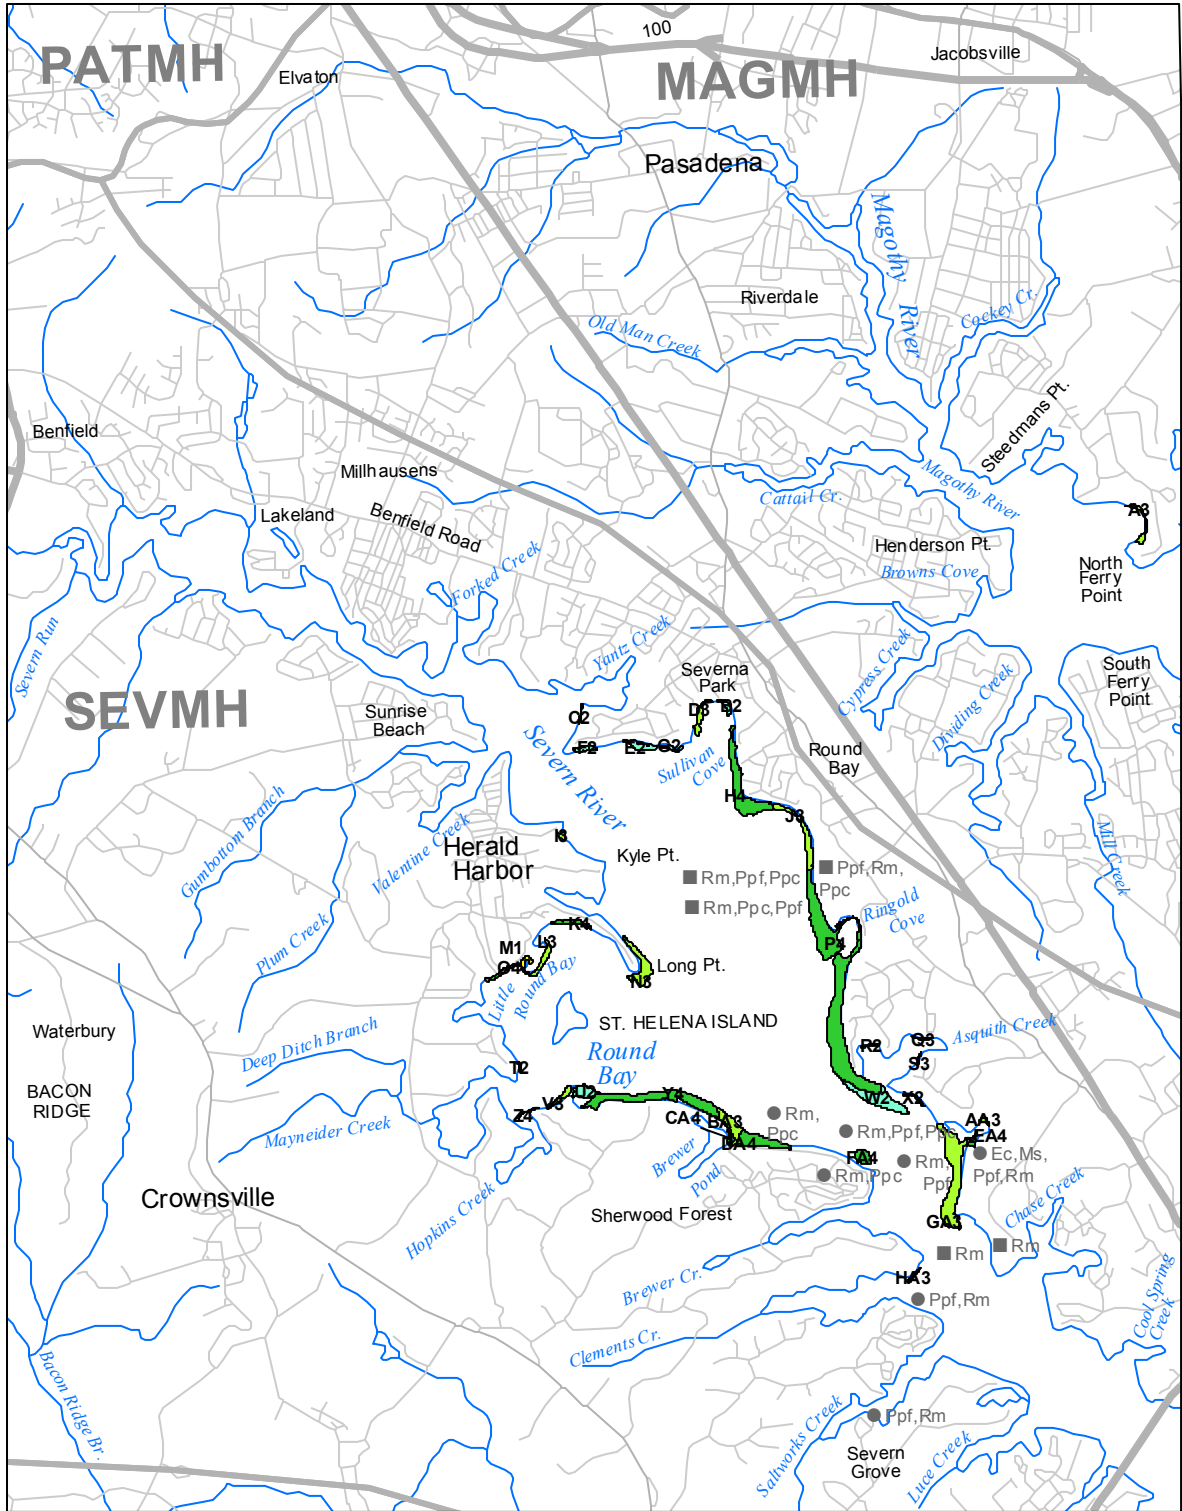

Submerged Aquatic Vegetation 2015

Round Bay, Md. (23)

Hectares of SAV: 94.72

Date Flown: 09/16

Sources: VIMS,USGS

PDF Created: 12/2/2016