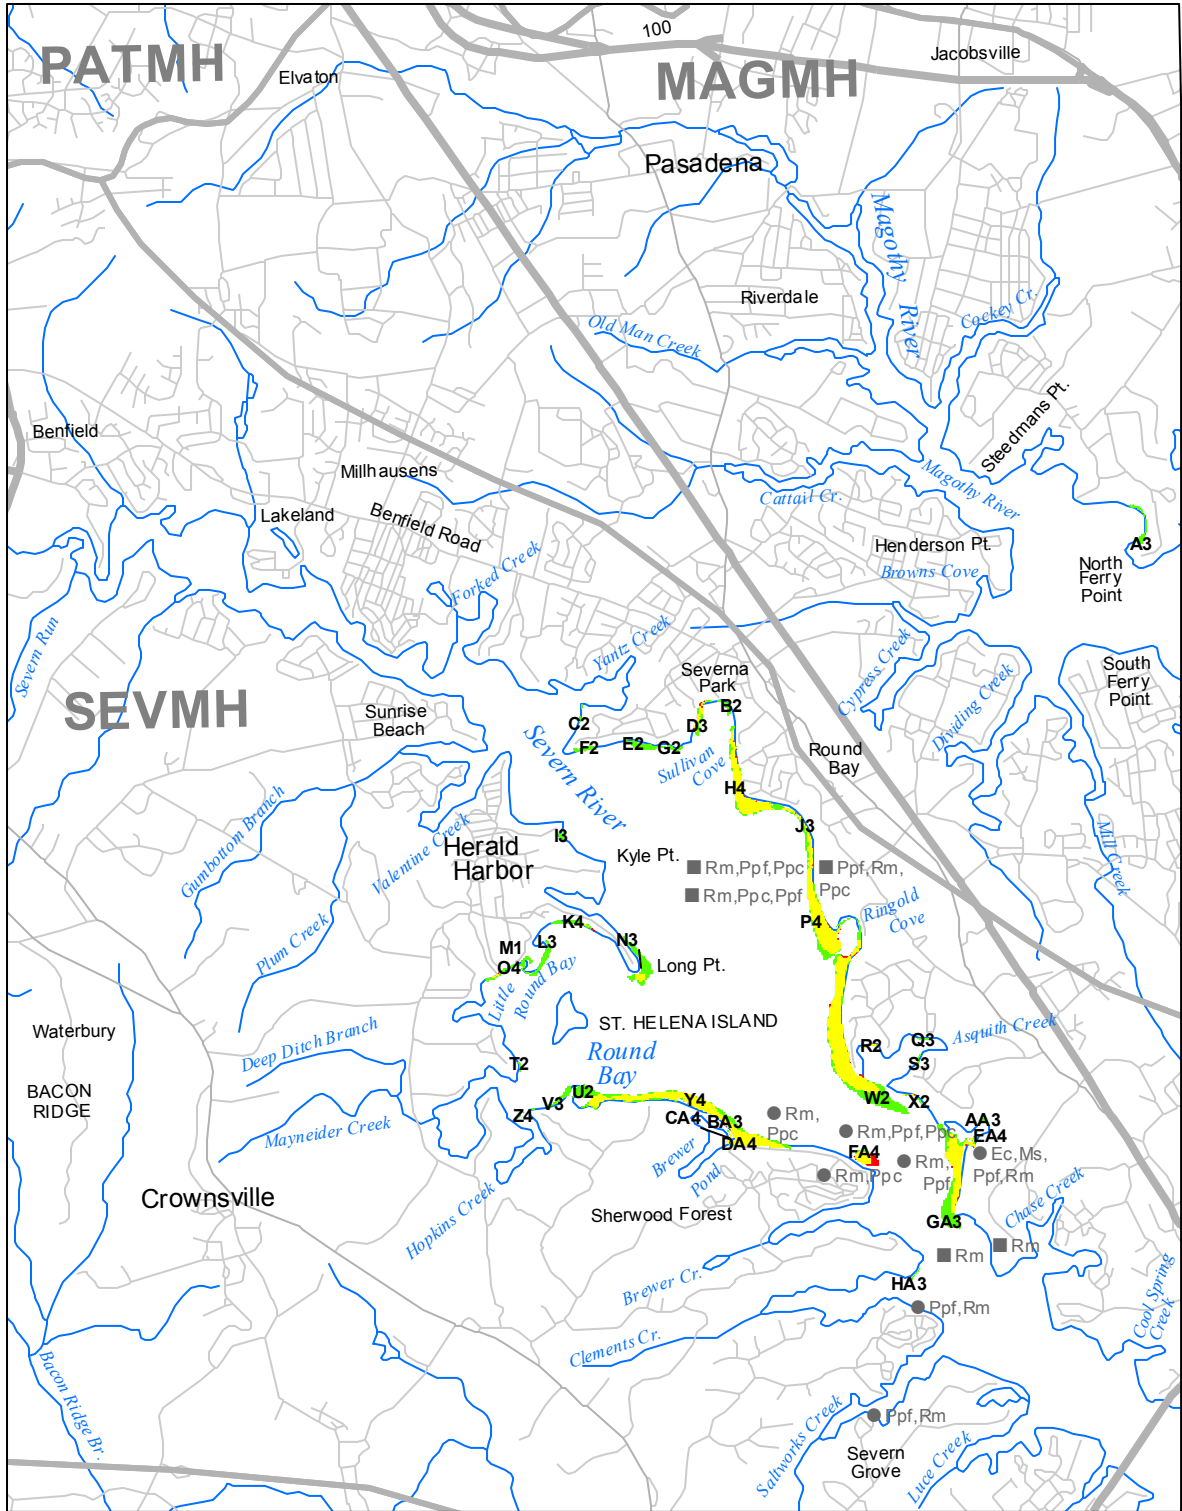

Submerged Aquatic Vegetation 2015

Round Bay, Md. (23)

Hectares of SAV: 94.72

Date Flown: 09/16

Sources: VIMS,USGS PDF Created: 12/2/2016