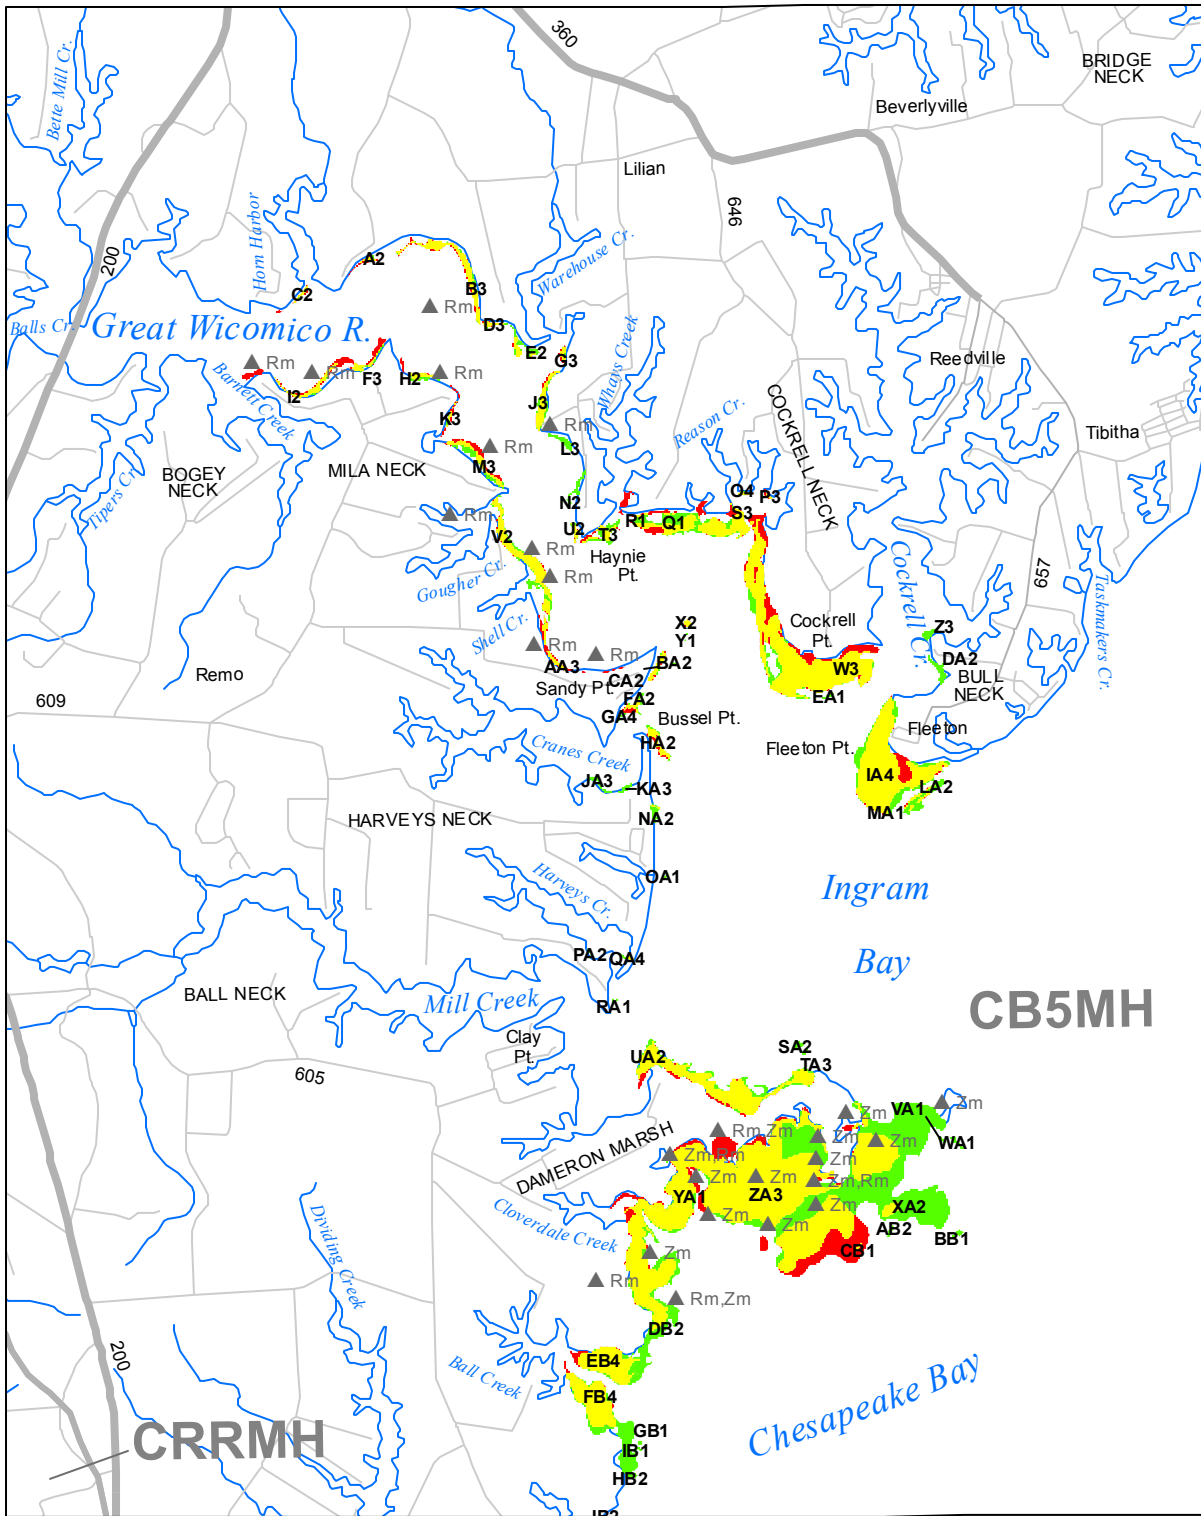

Submerged Aquatic Vegetation 2015

Reedville, Va. (106)

Hectares of SAV: 443.79

Date Flown: 08/03, 08/16

1,000 0 1,000 2,000 Meters

Sources: VIMS,USGS PDF Created: 12/2/2016