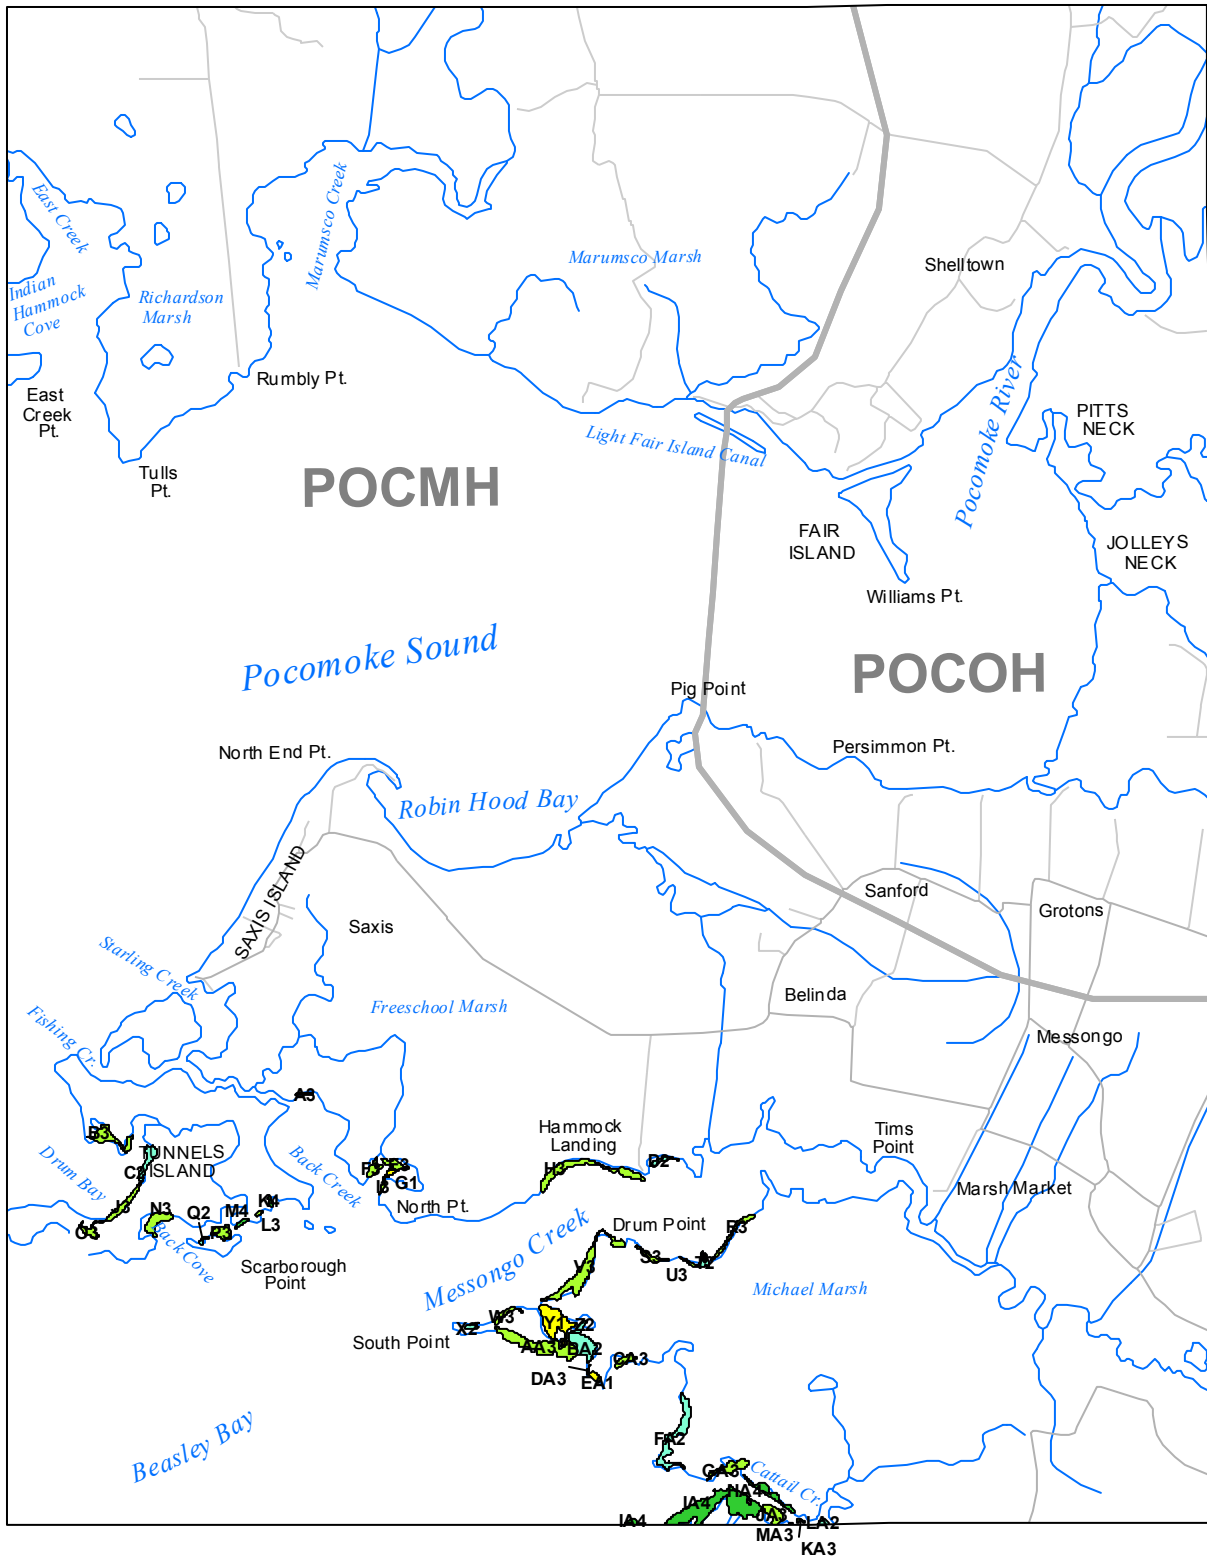

Submerged Aquatic Vegetation 2015

Saxis, Va.- Md. (102)

Hectares of SAV: 76.80

Date Flown: 05/26, 08/01, 10/21

1,000 0 1,000 2,000 Meters

Sources: VIMS,USGS

PDF Created: 11/30/2016