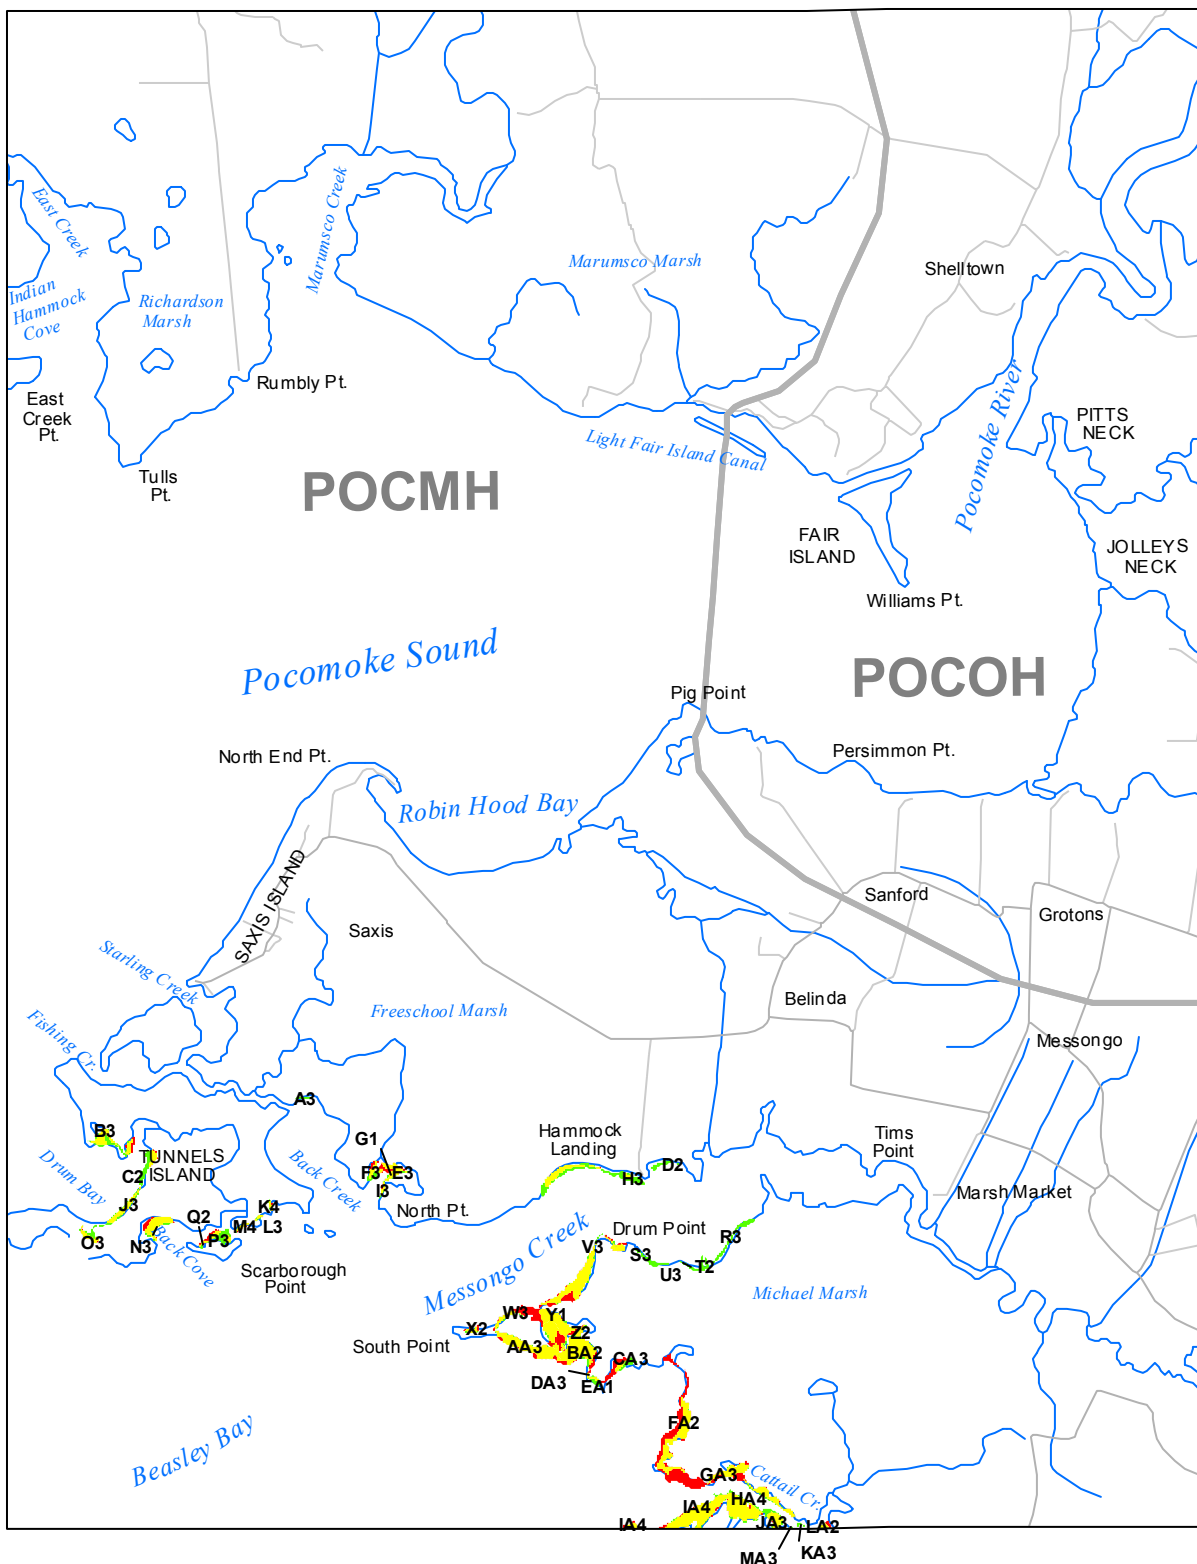

# Submerged Aquatic Vegetation 2015

Saxis, Va.- Md. (102)

**Hectares of SAV: 76.80**

Date Flown: 05/26, 08/01, 10/21

1,000 0 1,000 2,000 Meters

Sources: VIMS,USGS PDF Created: 11/30/2016