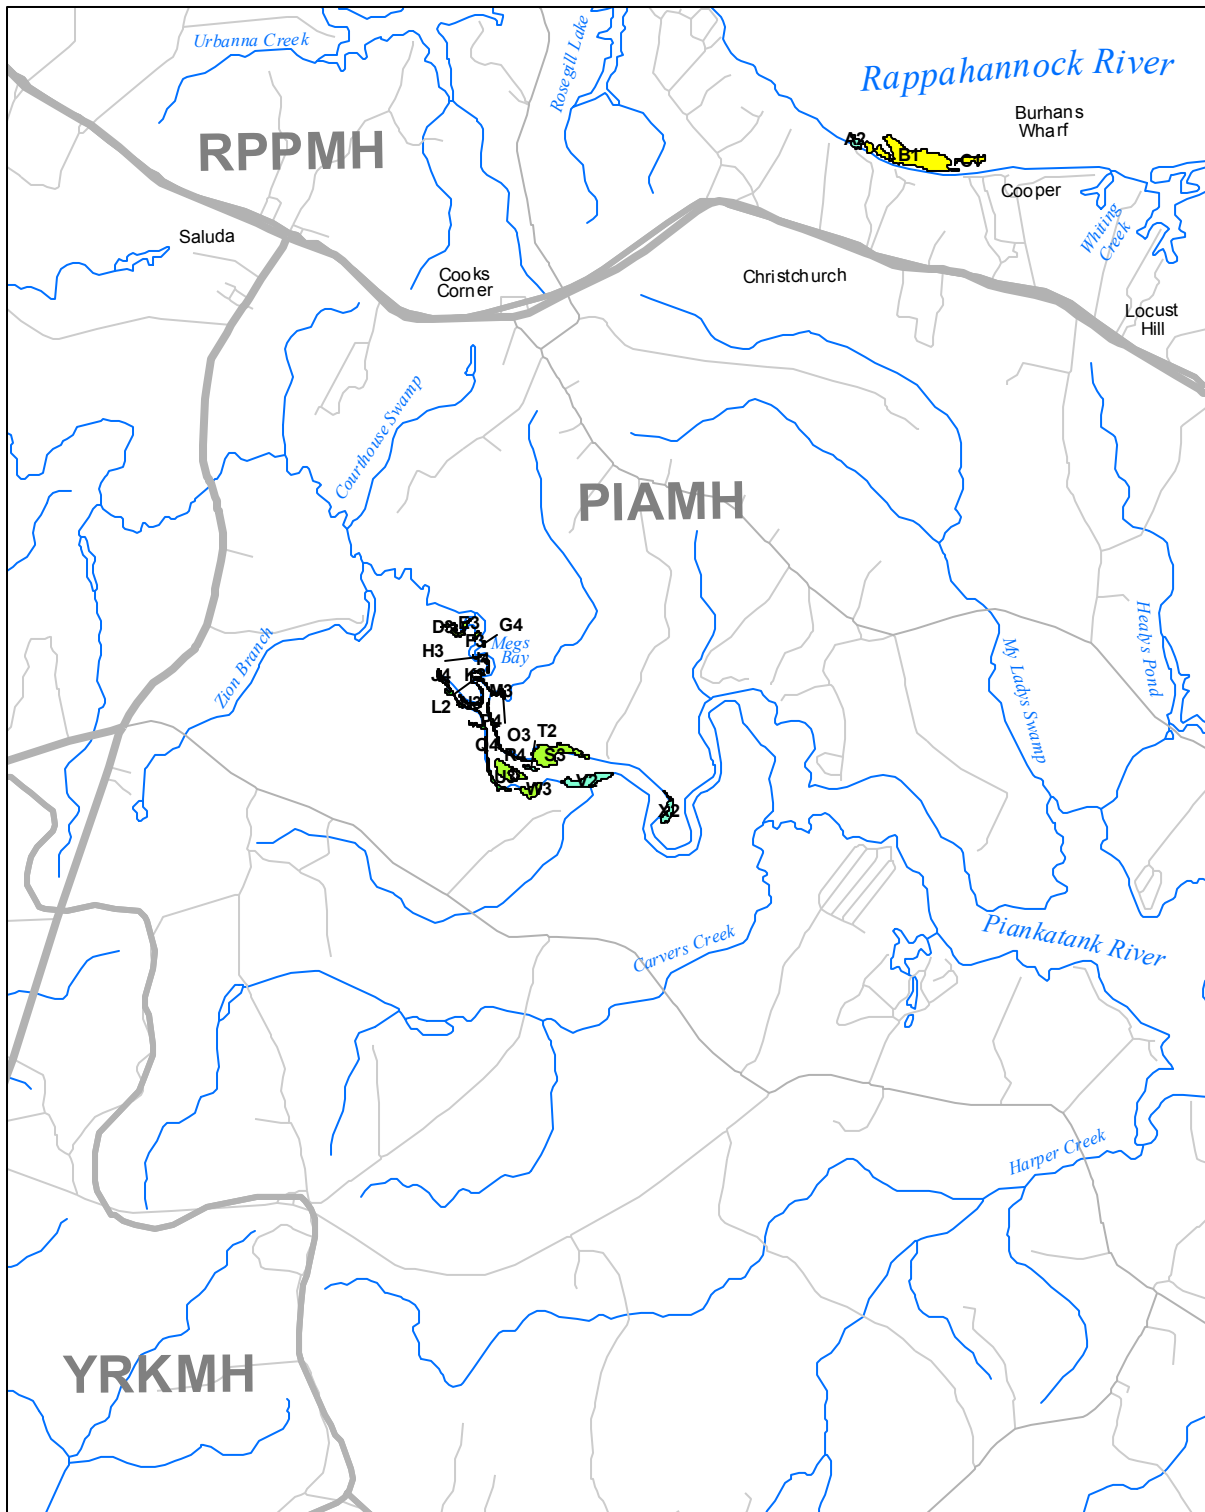

Submerged Aquatic Vegetation 2015

Saluda, Va. (116)

Hectares of SAV: 33.16

Date Flown: 08/03, 08/16, 08/17

1,000 0 1,000 2,000 Meters

Sources: VIMS, USGS

PDF Created: 11/30/2016