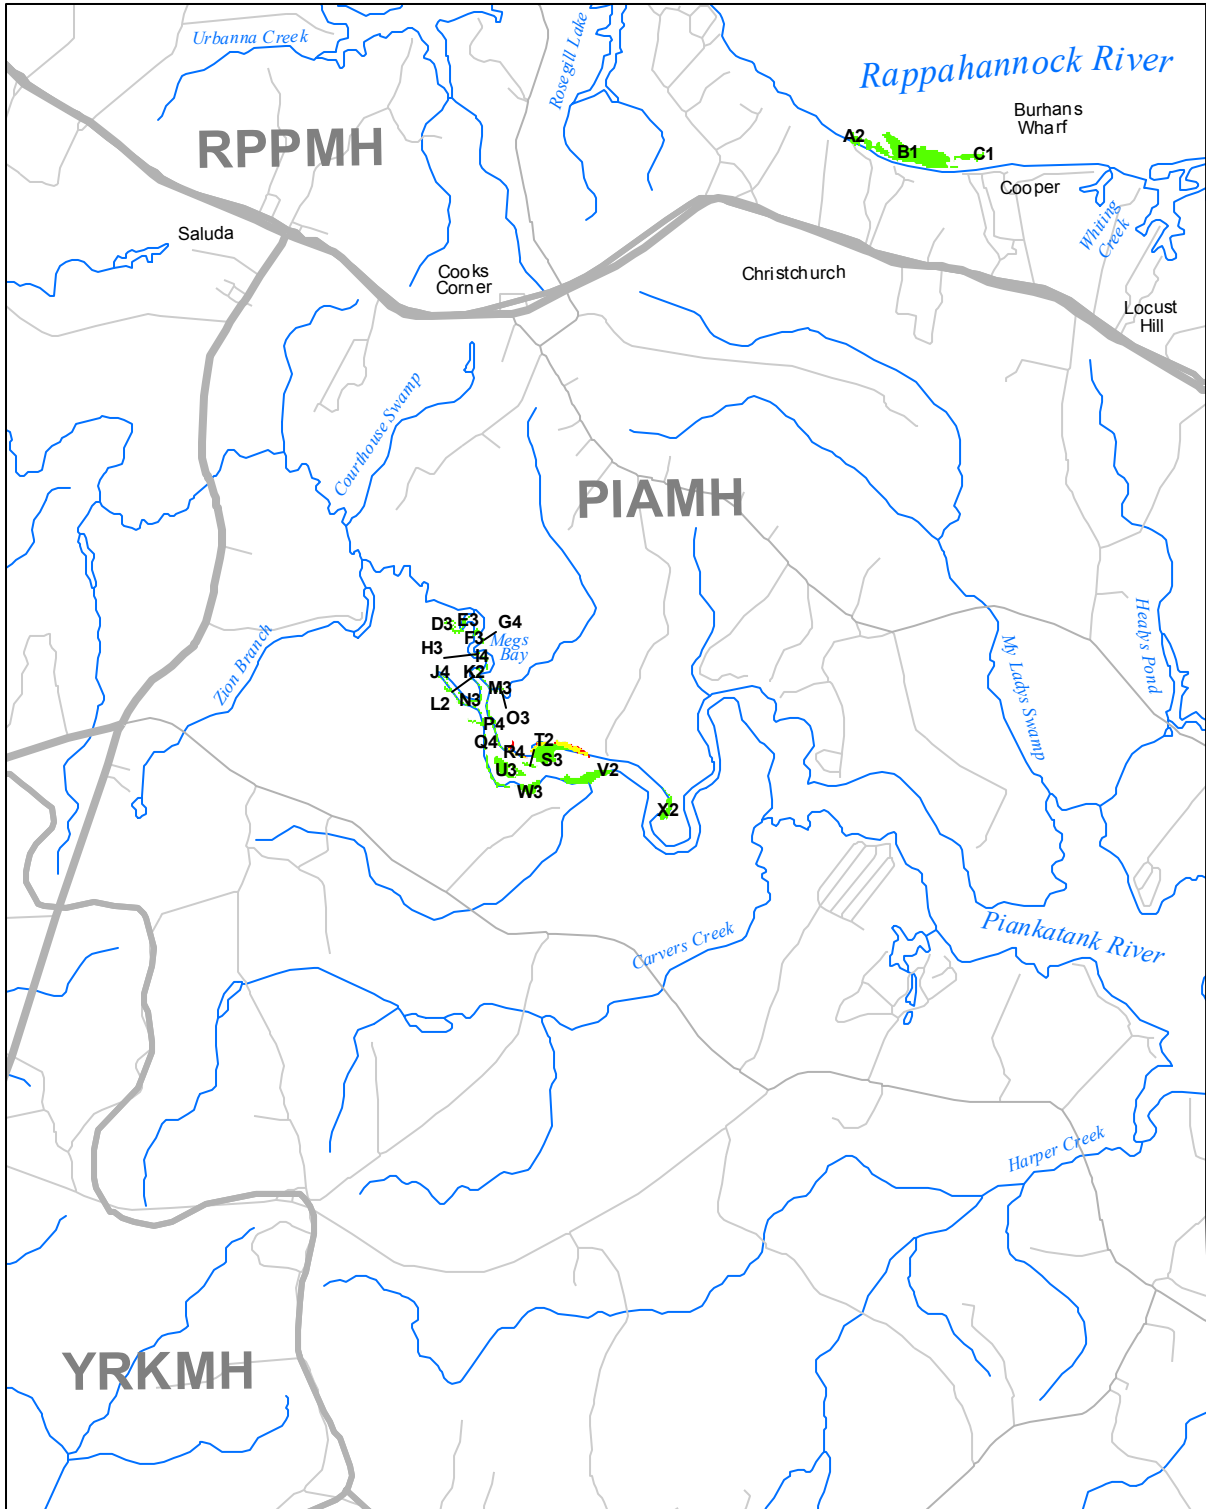

Submerged Aquatic Vegetation 2015

Saluda, Va. (116)

Hectares of SAV: 33.16

Date Flown: 08/03, 08/16, 08/17

1,000 0 1,000 2,000 Meters

2015 SAV

2014 SAV

Both Years

Sources: VIMS, USGS

PDF Created: 11/30/2016