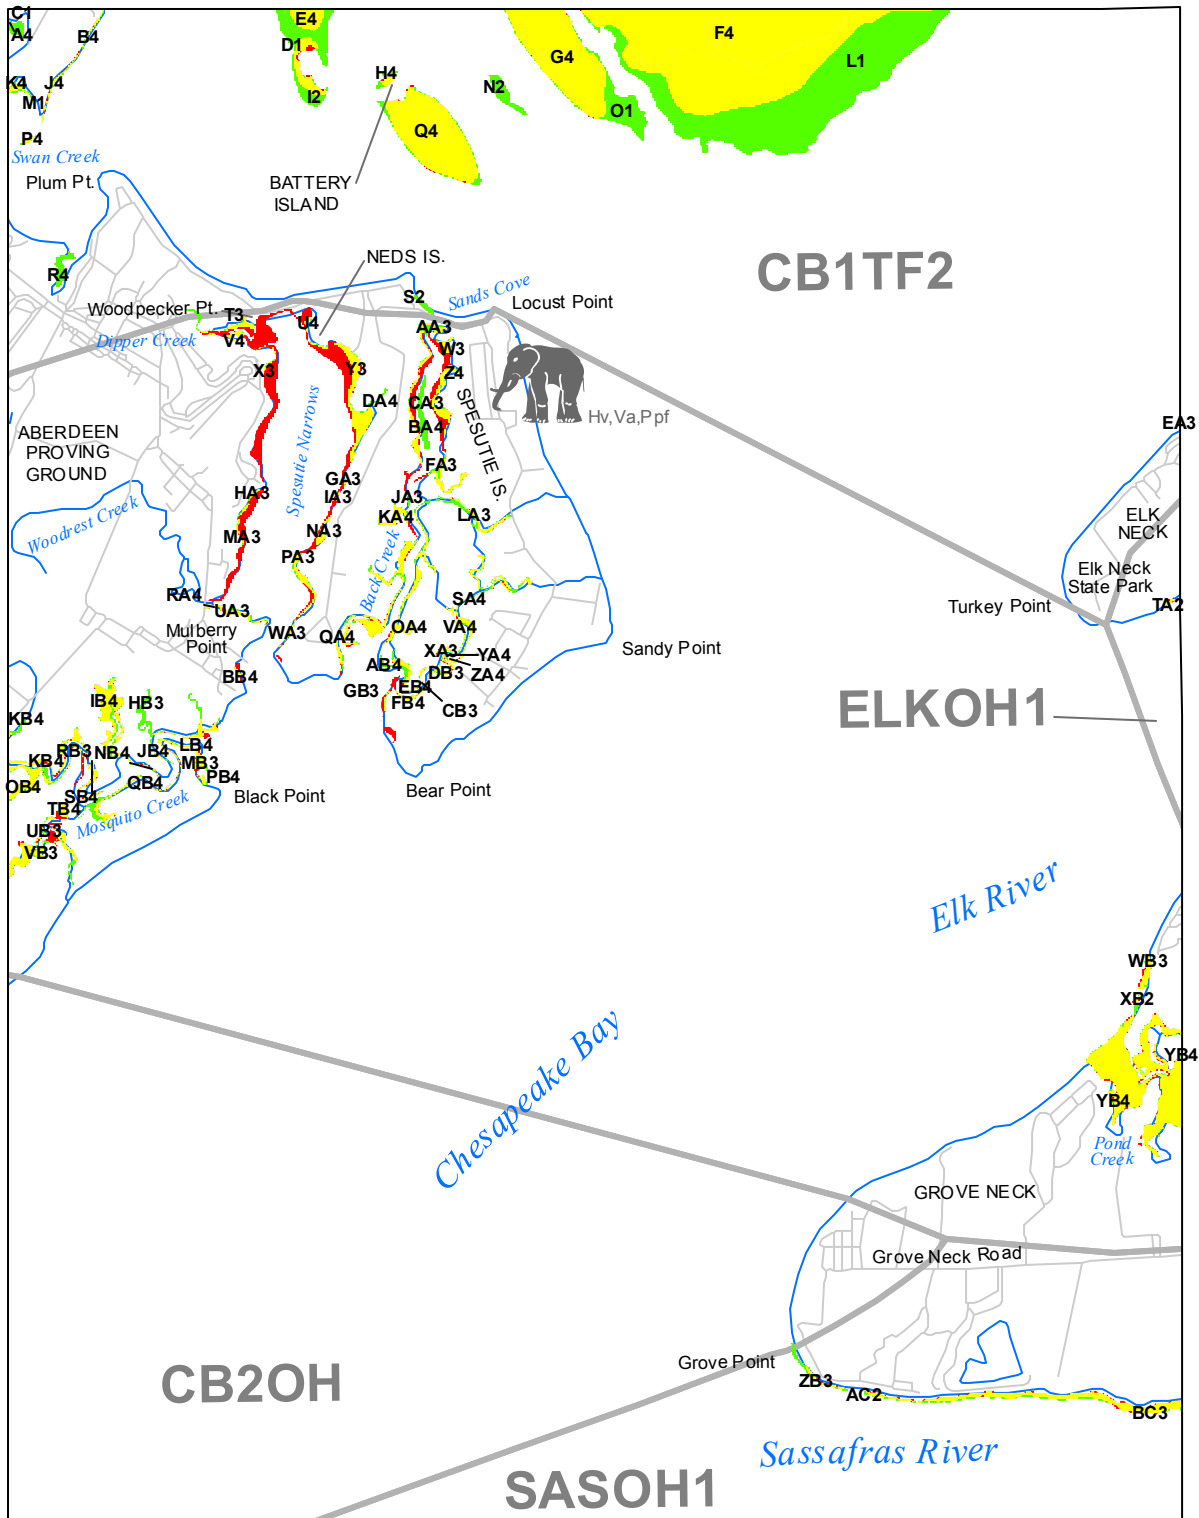

Submerged Aquatic Vegetation 2015

Spesutie, Md. (9)

Hectares of SAV: 587.58

Date Flown: 08/22, 09/16, 10/11

1,000 0 1,000 2,000 Meters

Sources: VIMS,USGS PDF Created: 12/2/2016