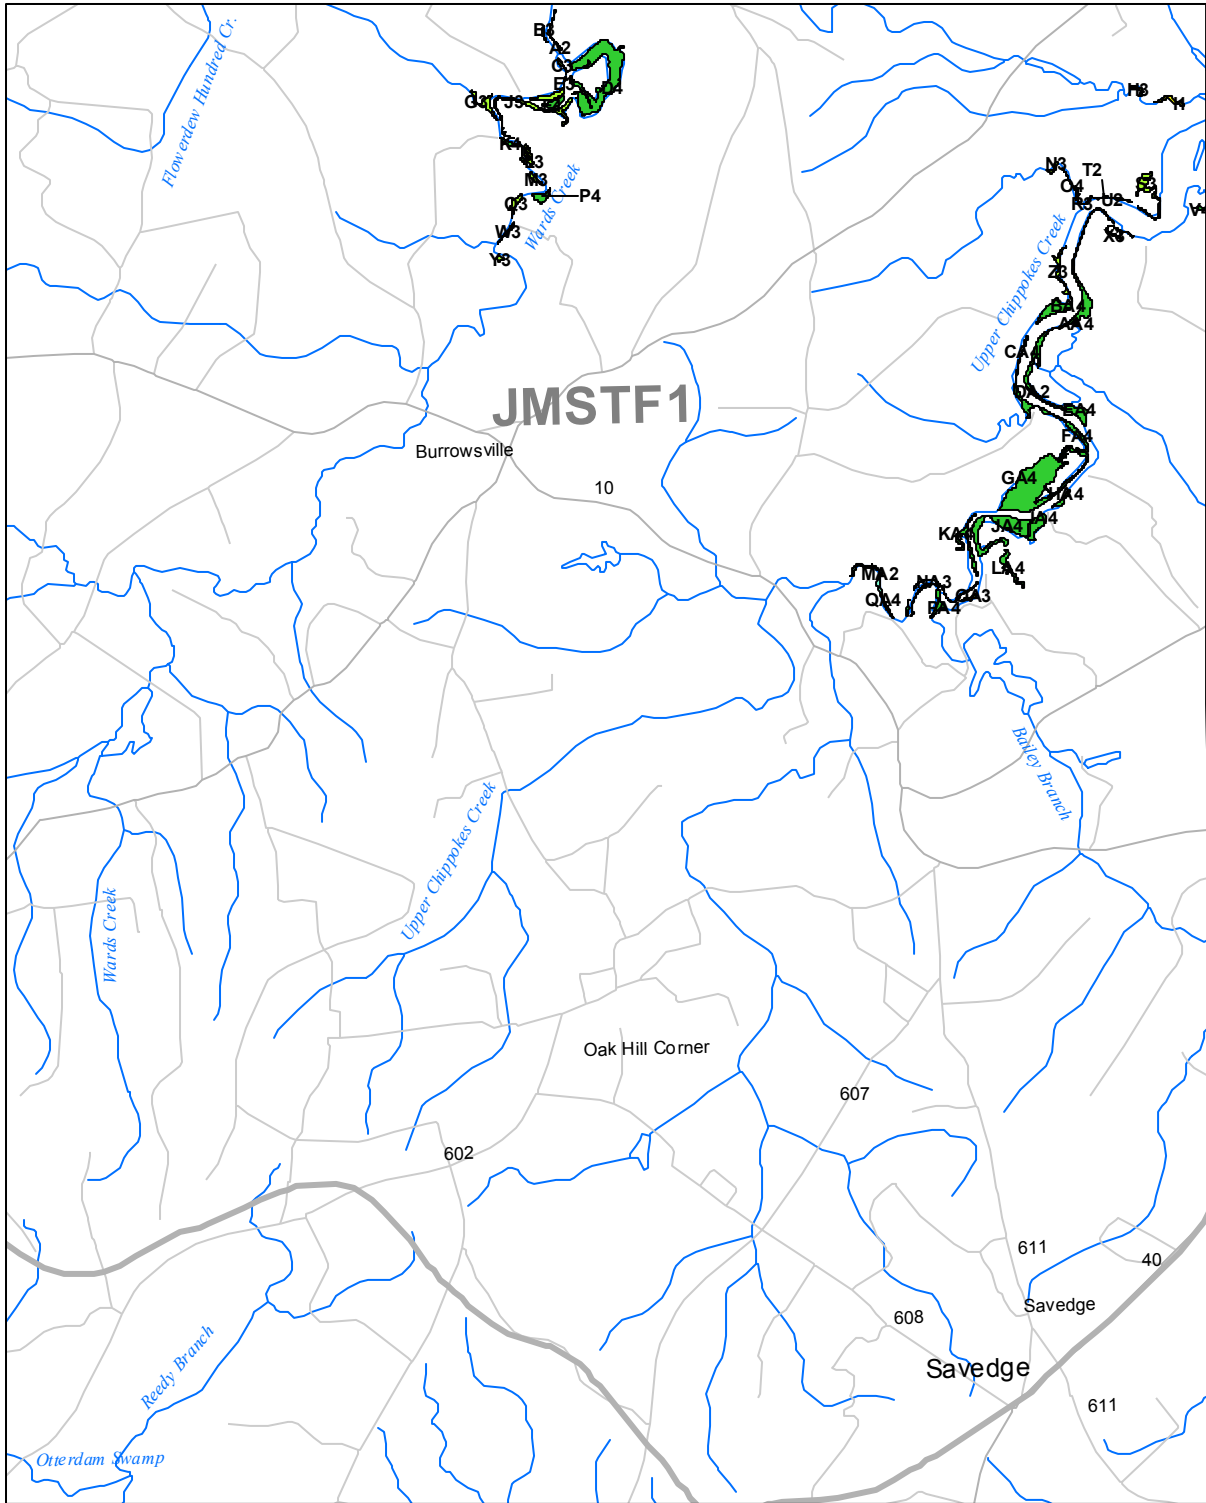

Submerged Aquatic Vegetation 2015

Savage, Va. (135)

Hectares of SAV: 77.71
Date Flown: 09/03, 10/19

Sources: VIMS,USGS PDF Created: 11/30/2016