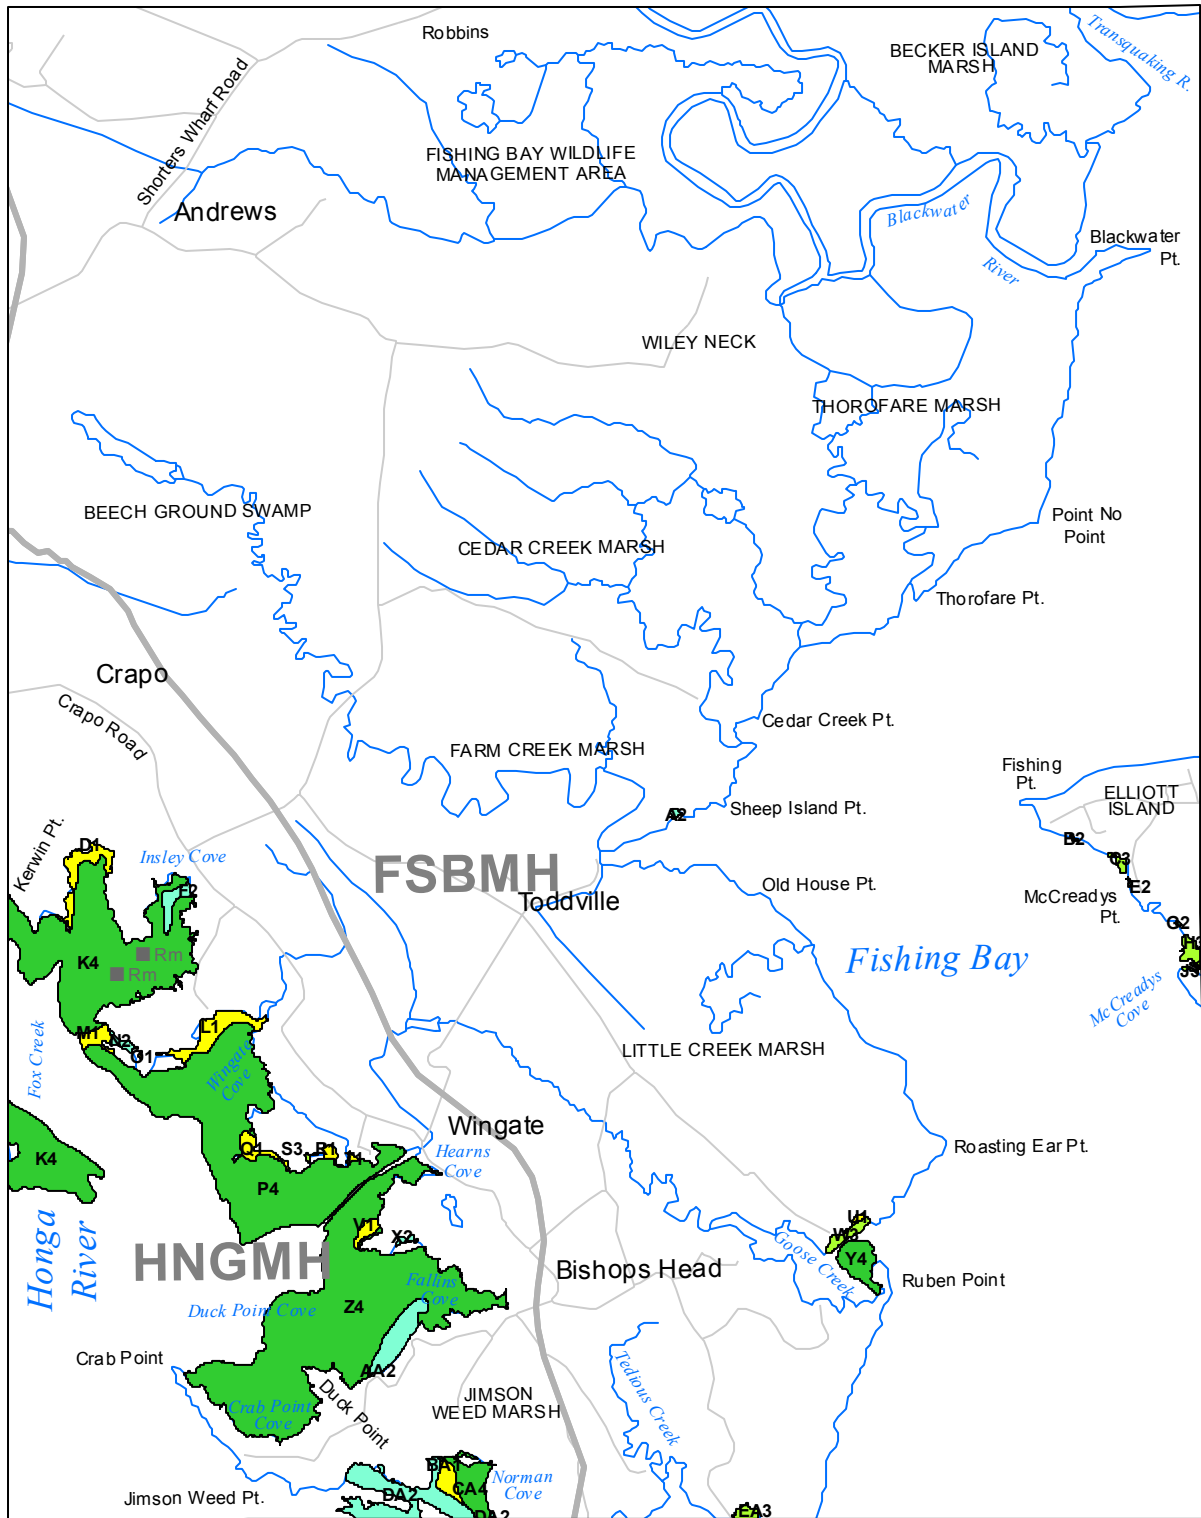

Submerged Aquatic Vegetation 2015

Wingate, Md. (74)

Hectares of SAV: 707.90

Date Flown: 08/01, 10/21

1,000 0 1,000 2,000 Meters

Sources: VIMS, USGS

PDF Created: 12/2/2016