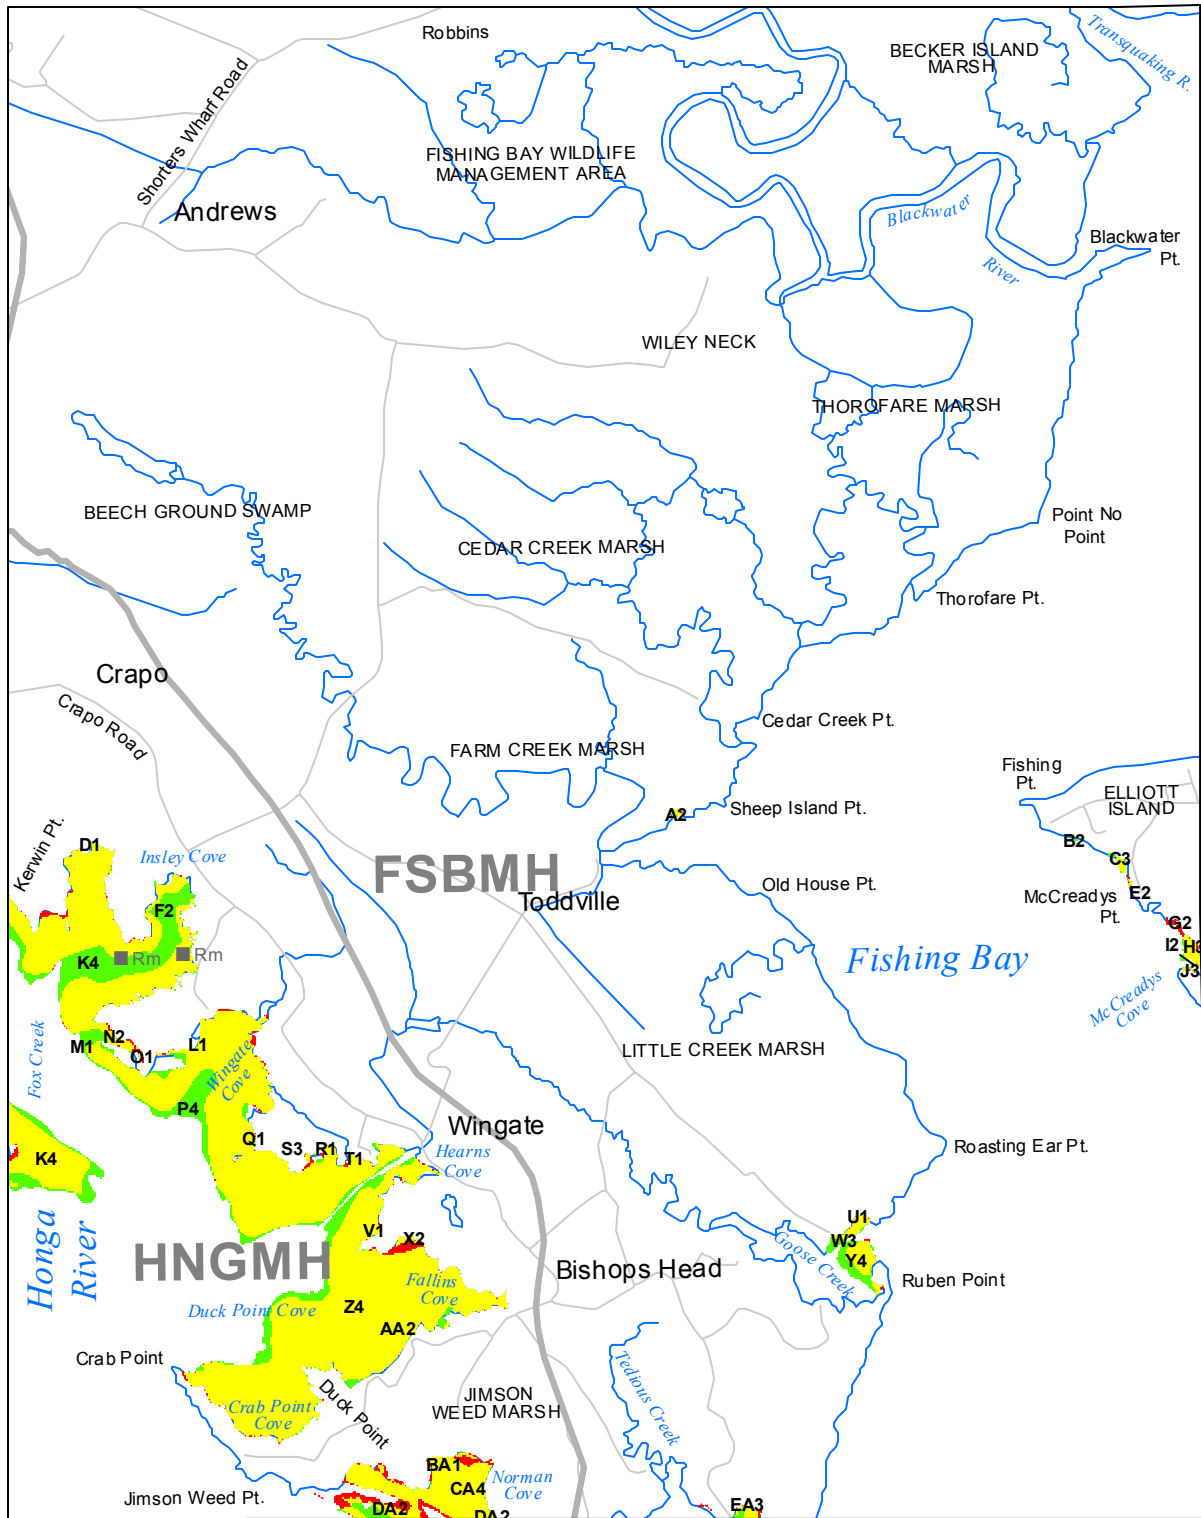

# Submerged Aquatic Vegetation 2015

Wingate, Md. (74)

**Hectares of SAV: 707.90**

Date Flown: 08/01, 10/21

1,000 0 1,000 2,000 Meters

Sources: VIMS,USGS PDF Created: 12/2/2016