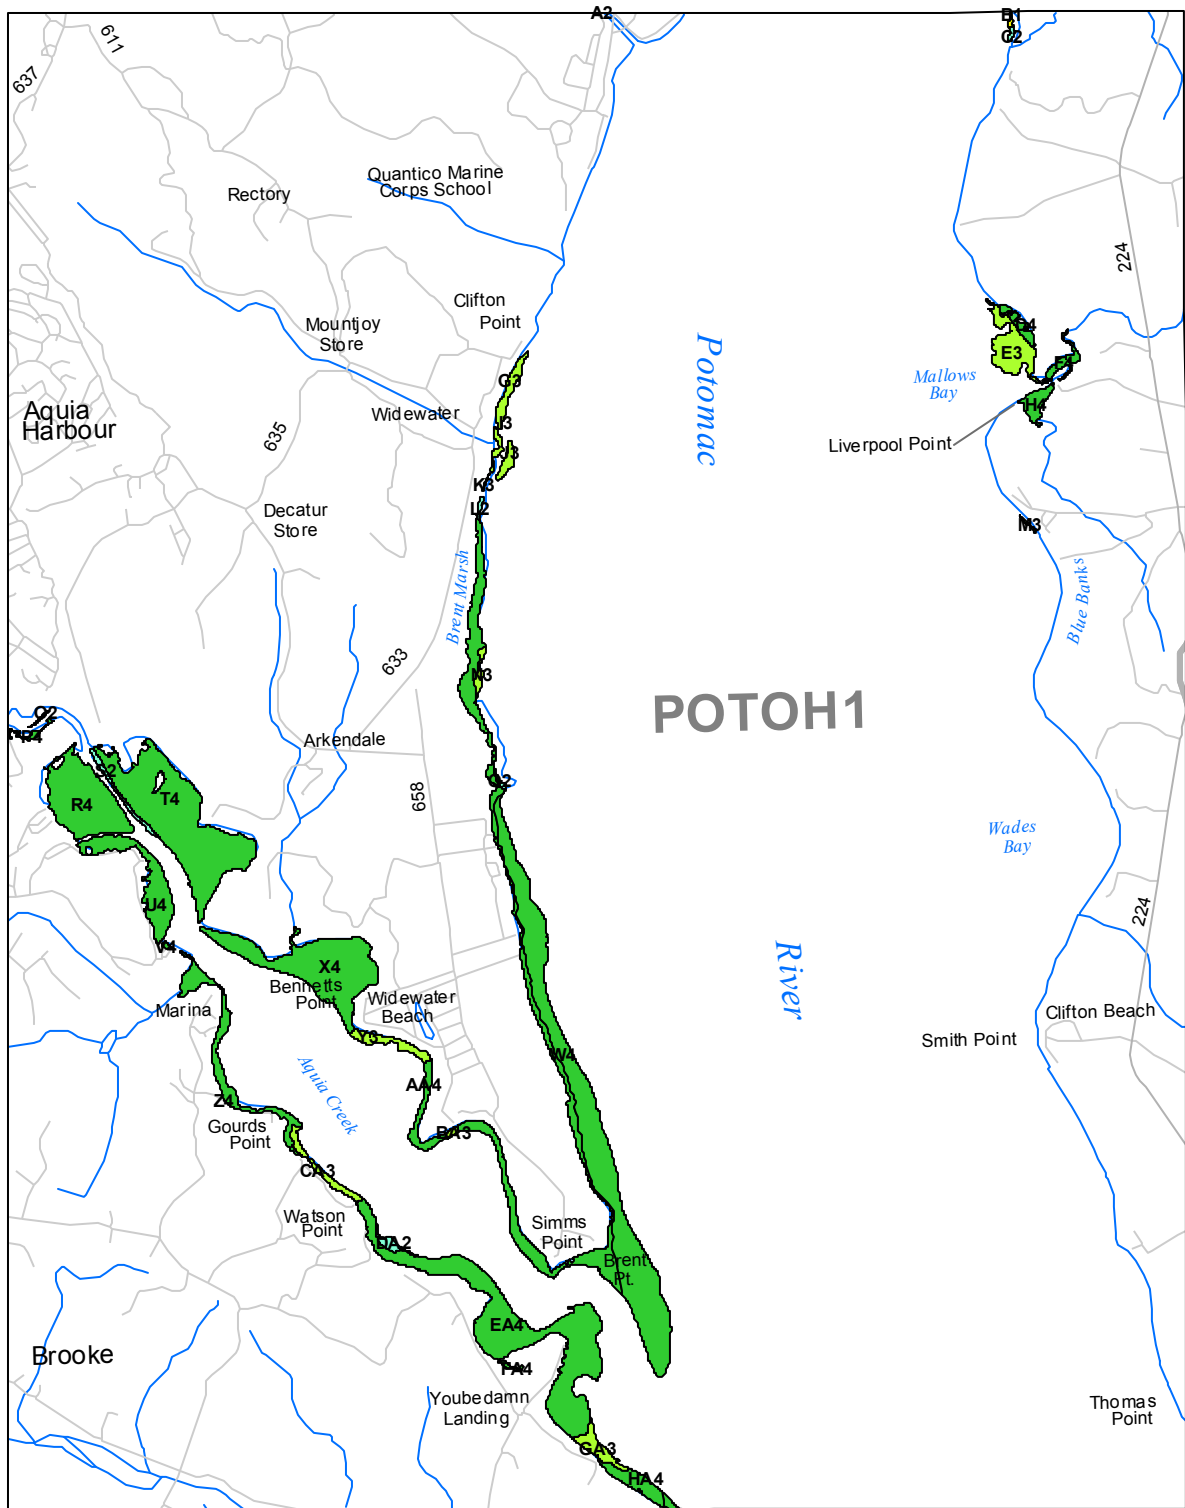

Submerged Aquatic Vegetation 2015

Widewater, Va.- Md. (55)

Hectares of SAV: 542.43

Date Flown: 09/08

1,000 0 1,000 2,000 Meters

Sources: VIMS,USGS

PDF Created: 11/29/2016