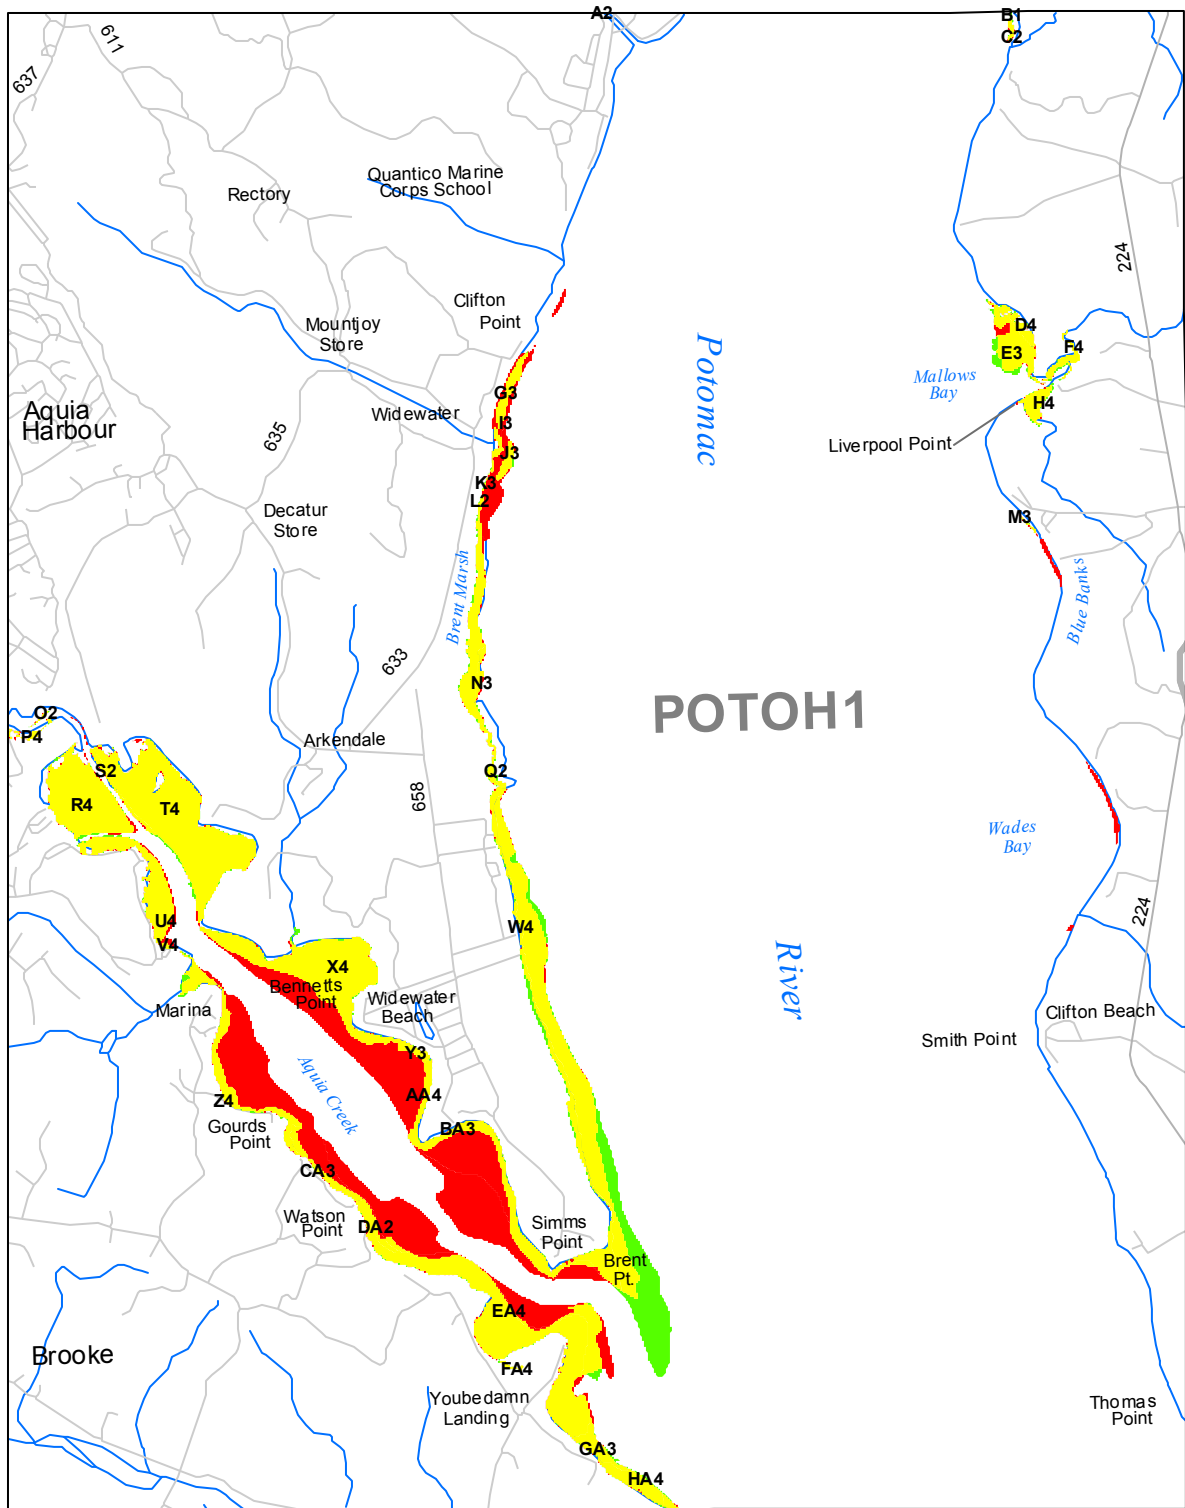

Submerged Aquatic Vegetation 2015

Widewater, Va.- Md. (55)

Hectares of SAV: 542.43

Date Flown: 09/08

1,000 0 1,000 2,000 Meters

Sources: VIMS,USGS PDF Created: 11/29/2016