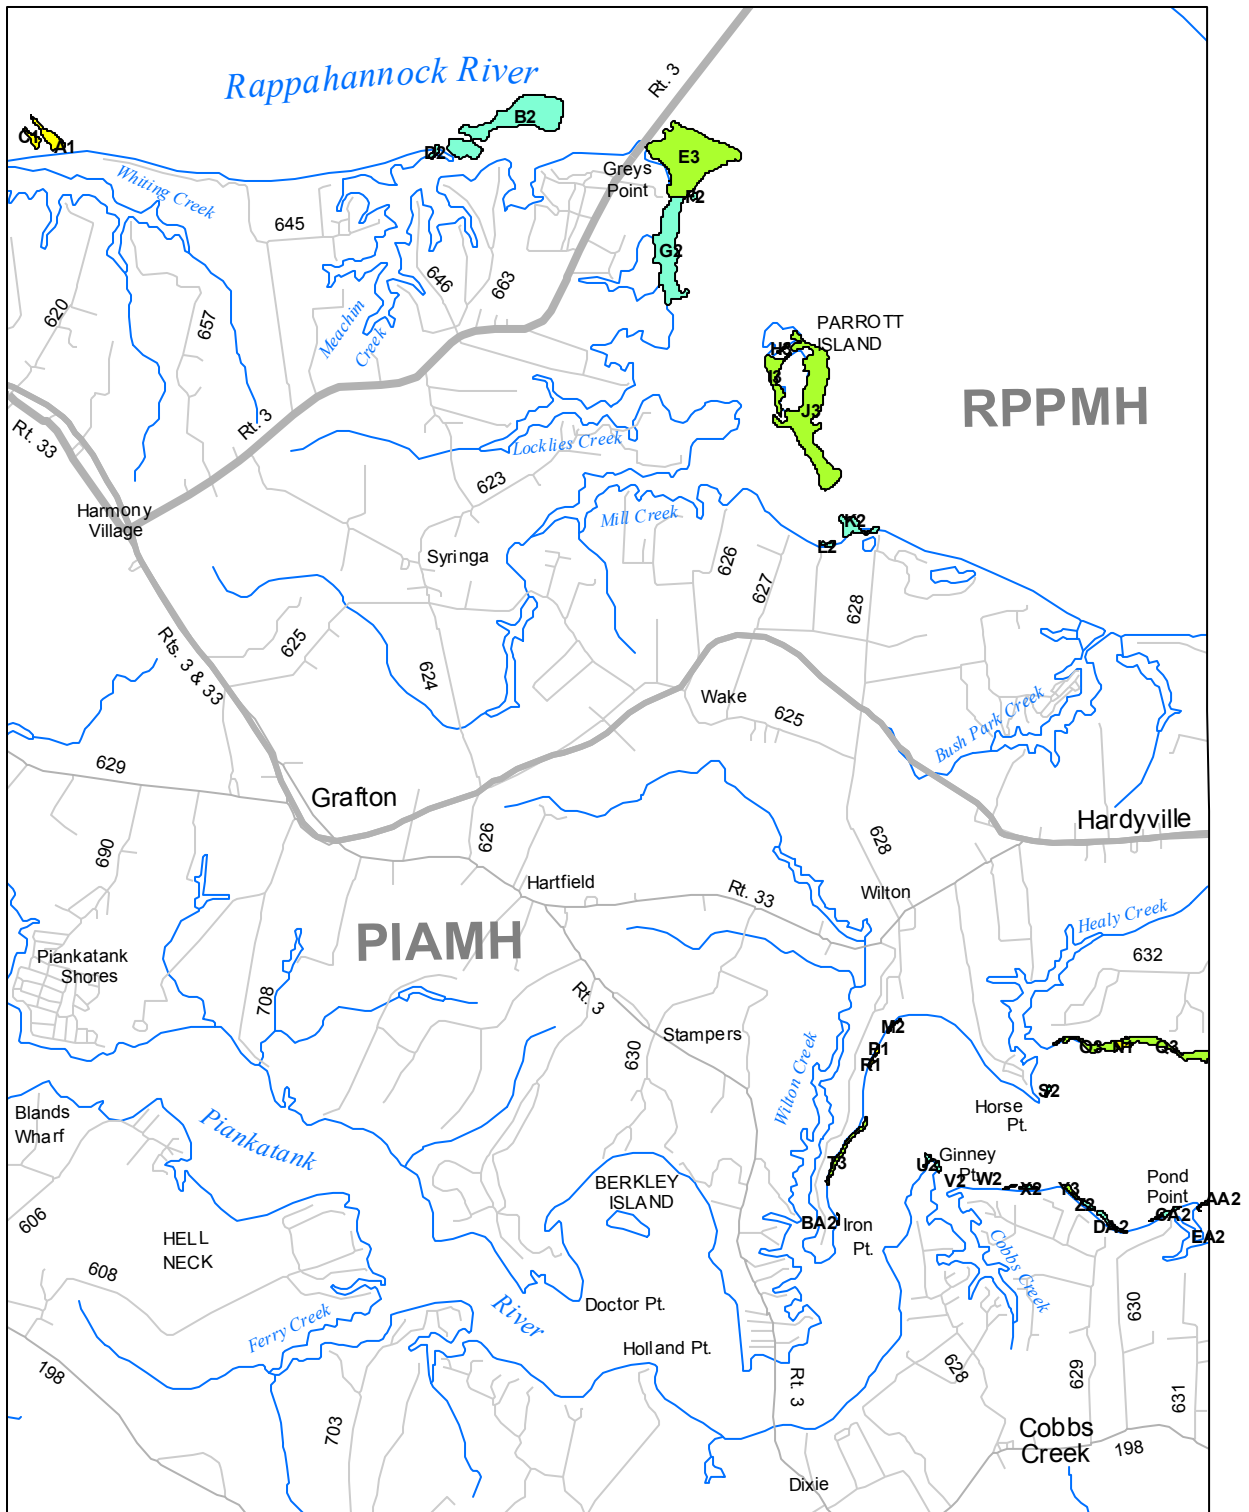

Submerged Aquatic Vegetation 2015

Wilton, Va. (117)

Hectares of SAV: 124.39

Date Flown: 08/03, 08/16, 08/17

1,000 0 1,000 2,000 Meters

Sources: VIMS, USGS

PDF Created: 11/30/2016