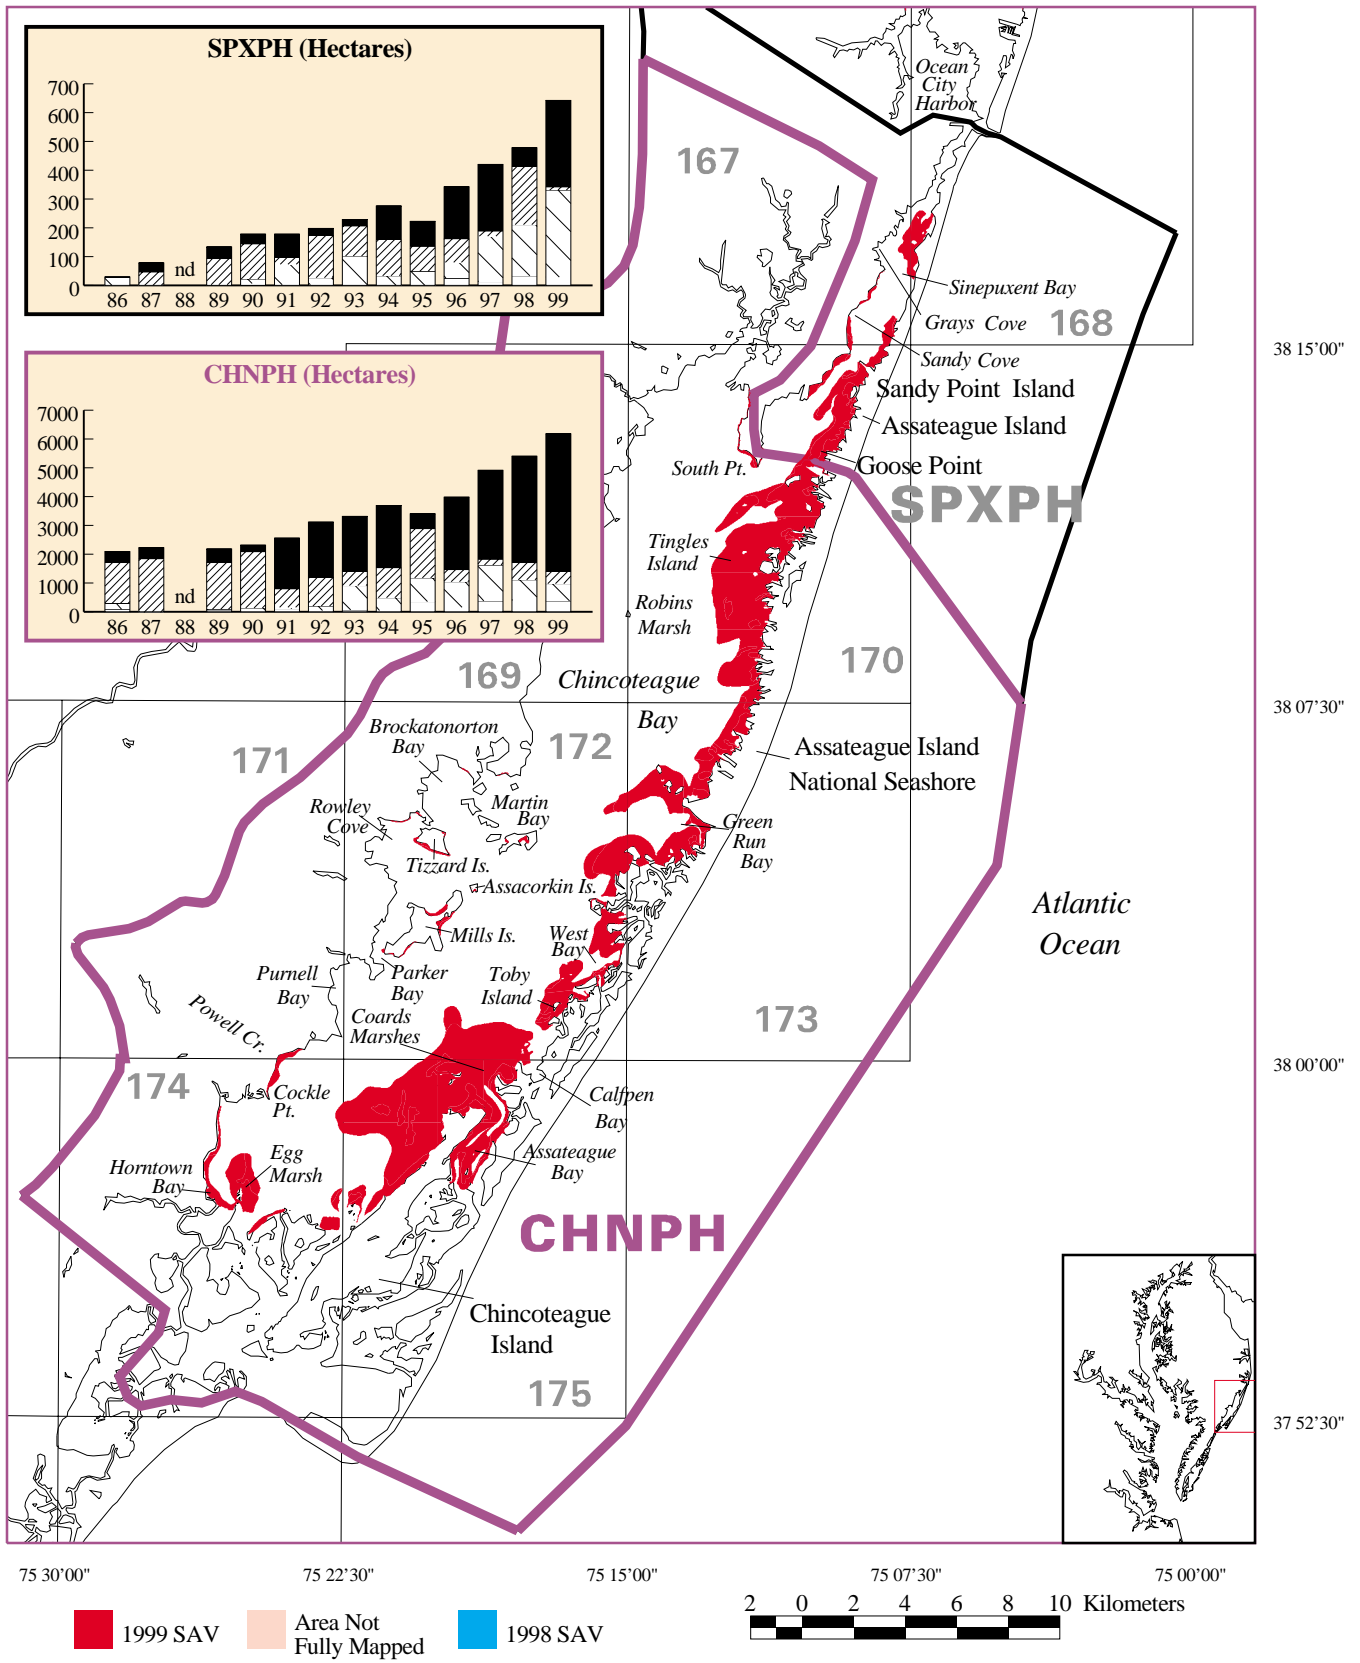

SAV Distribution in Southern Virginia Coastal Bays (SVCPH) in 1999.
 No SAV was mapped for SVCPH from 1971-1999. (See Figure 11 for key.)

SAV distribution in Assawoman Bay (AAWPH) and Isle of Wight Bay (IOWPH) in 1999. (See Figure 11 for key.)

SAV distribution in Assawoman Bay (AAWPH) and Isle of Wight Bay (IOWPH) in 1999. (See Figure 11 for key.)

SAV distribution in Sinepuxent Bay (SPXPH) and Chincoteague Bay (CHNPH) in 1999. (See Figure 11 for key.)

SAV distribution in Sinepuxent Bay (SPXPH) and Chincoteague Bay (CHNPH) in 1999. (See Figure 11 for key.)