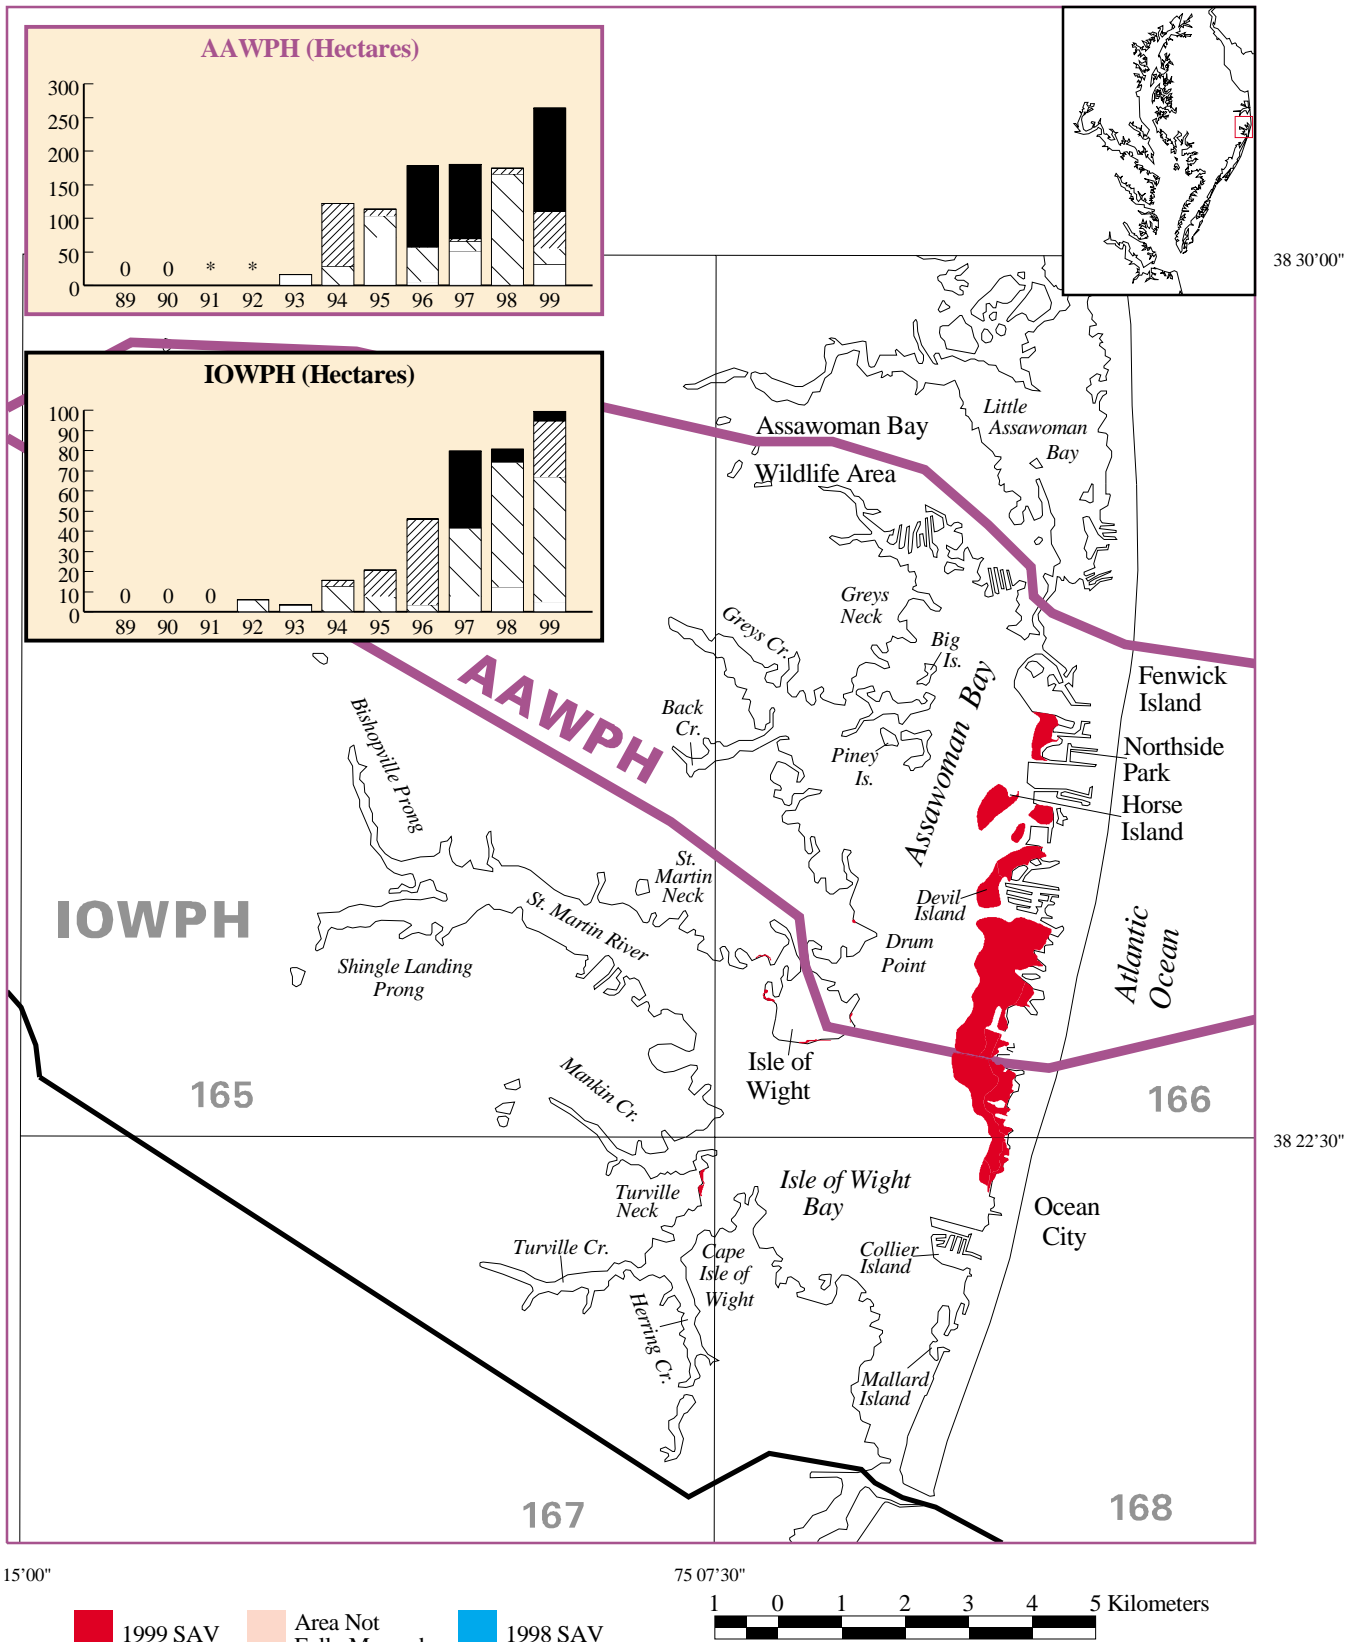

SAV Distribution in Southern Virginia Coastal Bays (SVCPH) in 1999.
 No SAV was mapped for SVCPH from 1971-1999. (See Figure 11 for key.)

SAV distribution in Assawoman Bay (AAWPH) and Isle of Wight Bay (IOWPH) in 1999. (See Figure 11 for key.)

SAV distribution in Assawoman Bay (AAWPH) and Isle of Wight Bay (IOWPH) in 1999. (See Figure 11 for key.)

SAV distribution in Sinepuxent Bay (SPXPH) and Chincoteague Bay (CHNPH) in 1999. (See Figure 11 for key.)

SAV distribution in Sinepuxent Bay (SPXPH) and Chincoteague Bay (CHNPH) in 1999. (See Figure 11 for key.)