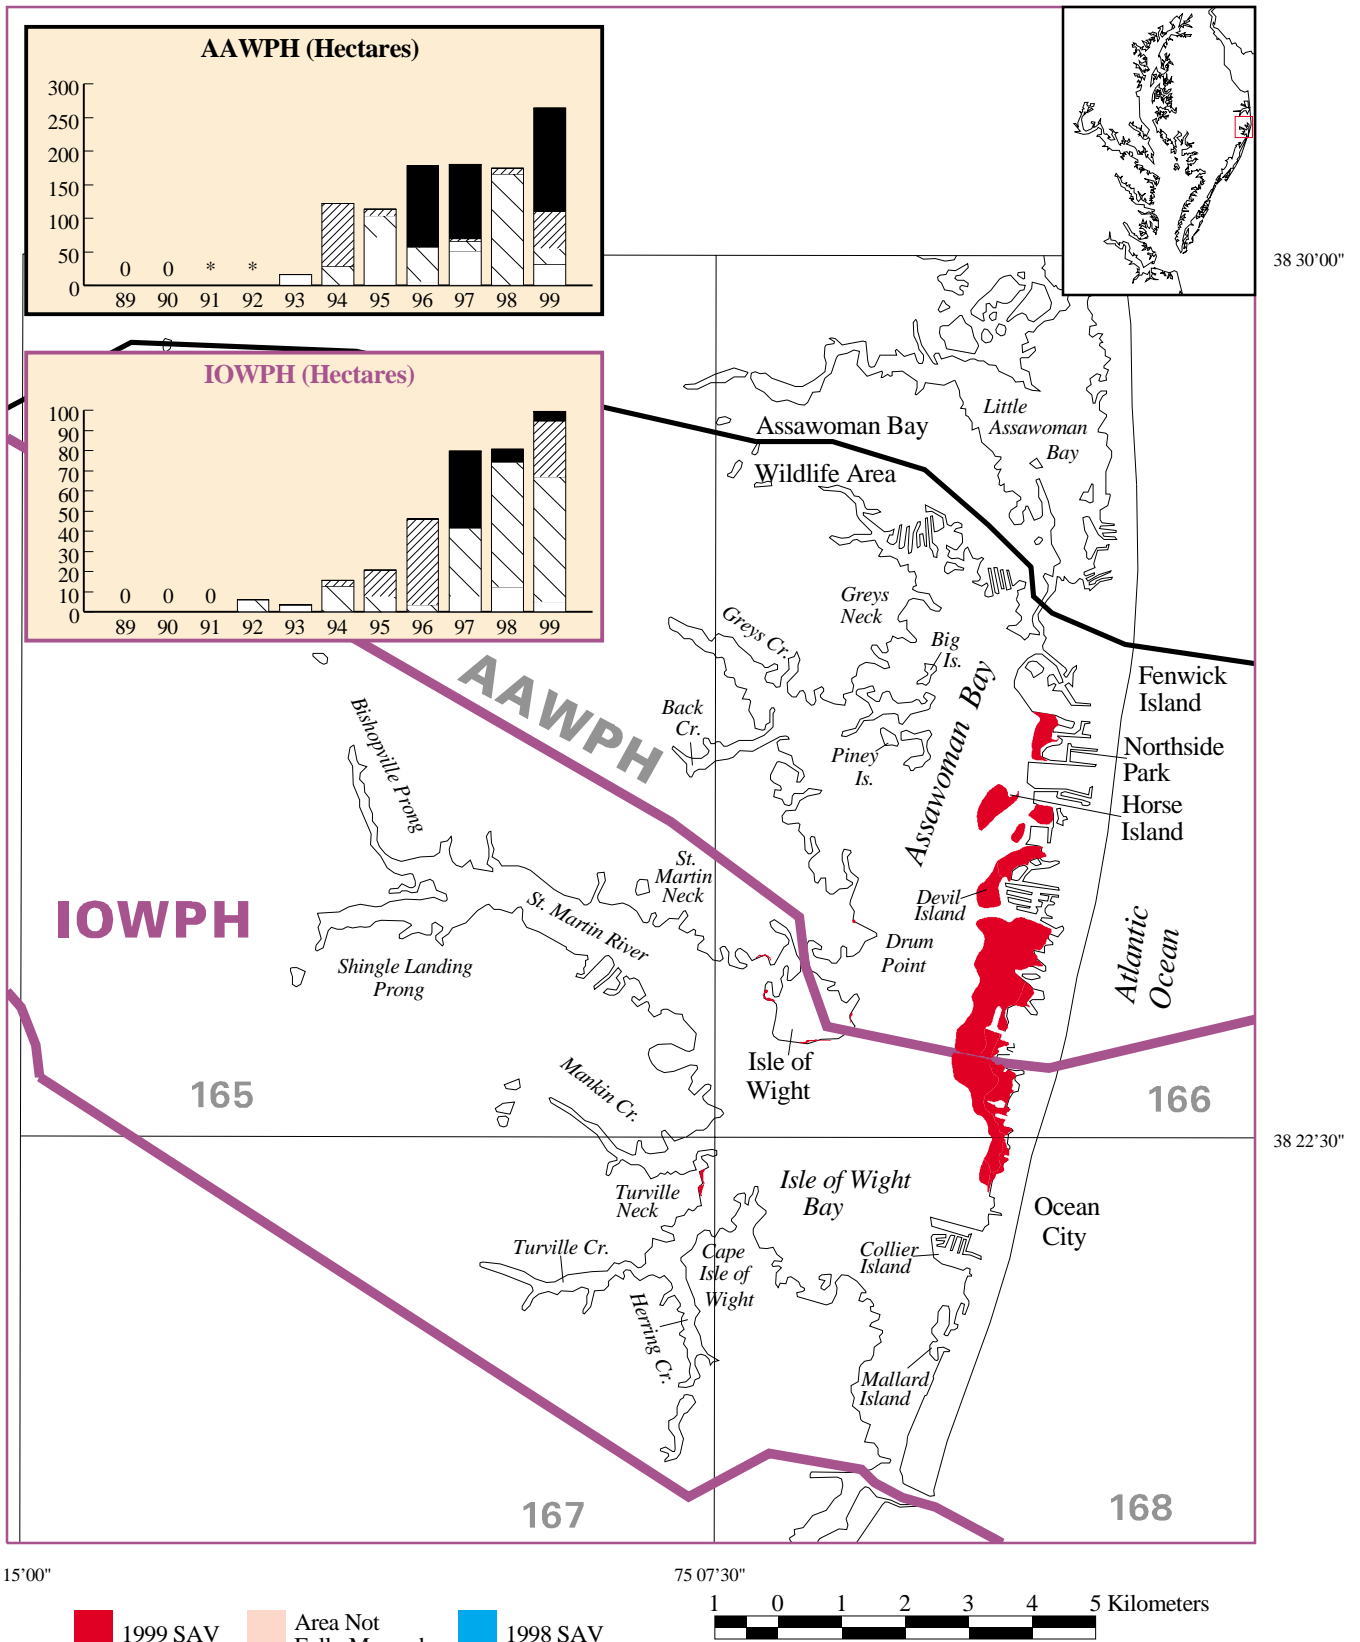

SAV Distribution in Southern Virginia Coastal Bays (SVCPH) in 1999.
 No SAV was mapped for SVCPH from 1971-1999. (See Figure 11 for key.)

SAV distribution in Assawoman Bay (AAWPH) and Isle of Wight Bay (IOWPH) in 1999. (See Figure 11 for key.)

SAV distribution in Assawoman Bay (AAWPH) and Isle of Wight Bay (IOWPH) in 1999. (See Figure 11 for key.)

SAV distribution in Sinepuxent Bay (SPXPH) and Chincoteague Bay (CHNPH) in 1999. (See Figure 11 for key.)

SAV distribution in Sinepuxent Bay (SPXPH) and Chincoteague Bay (CHNPH) in 1999. (See Figure 11 for key.)