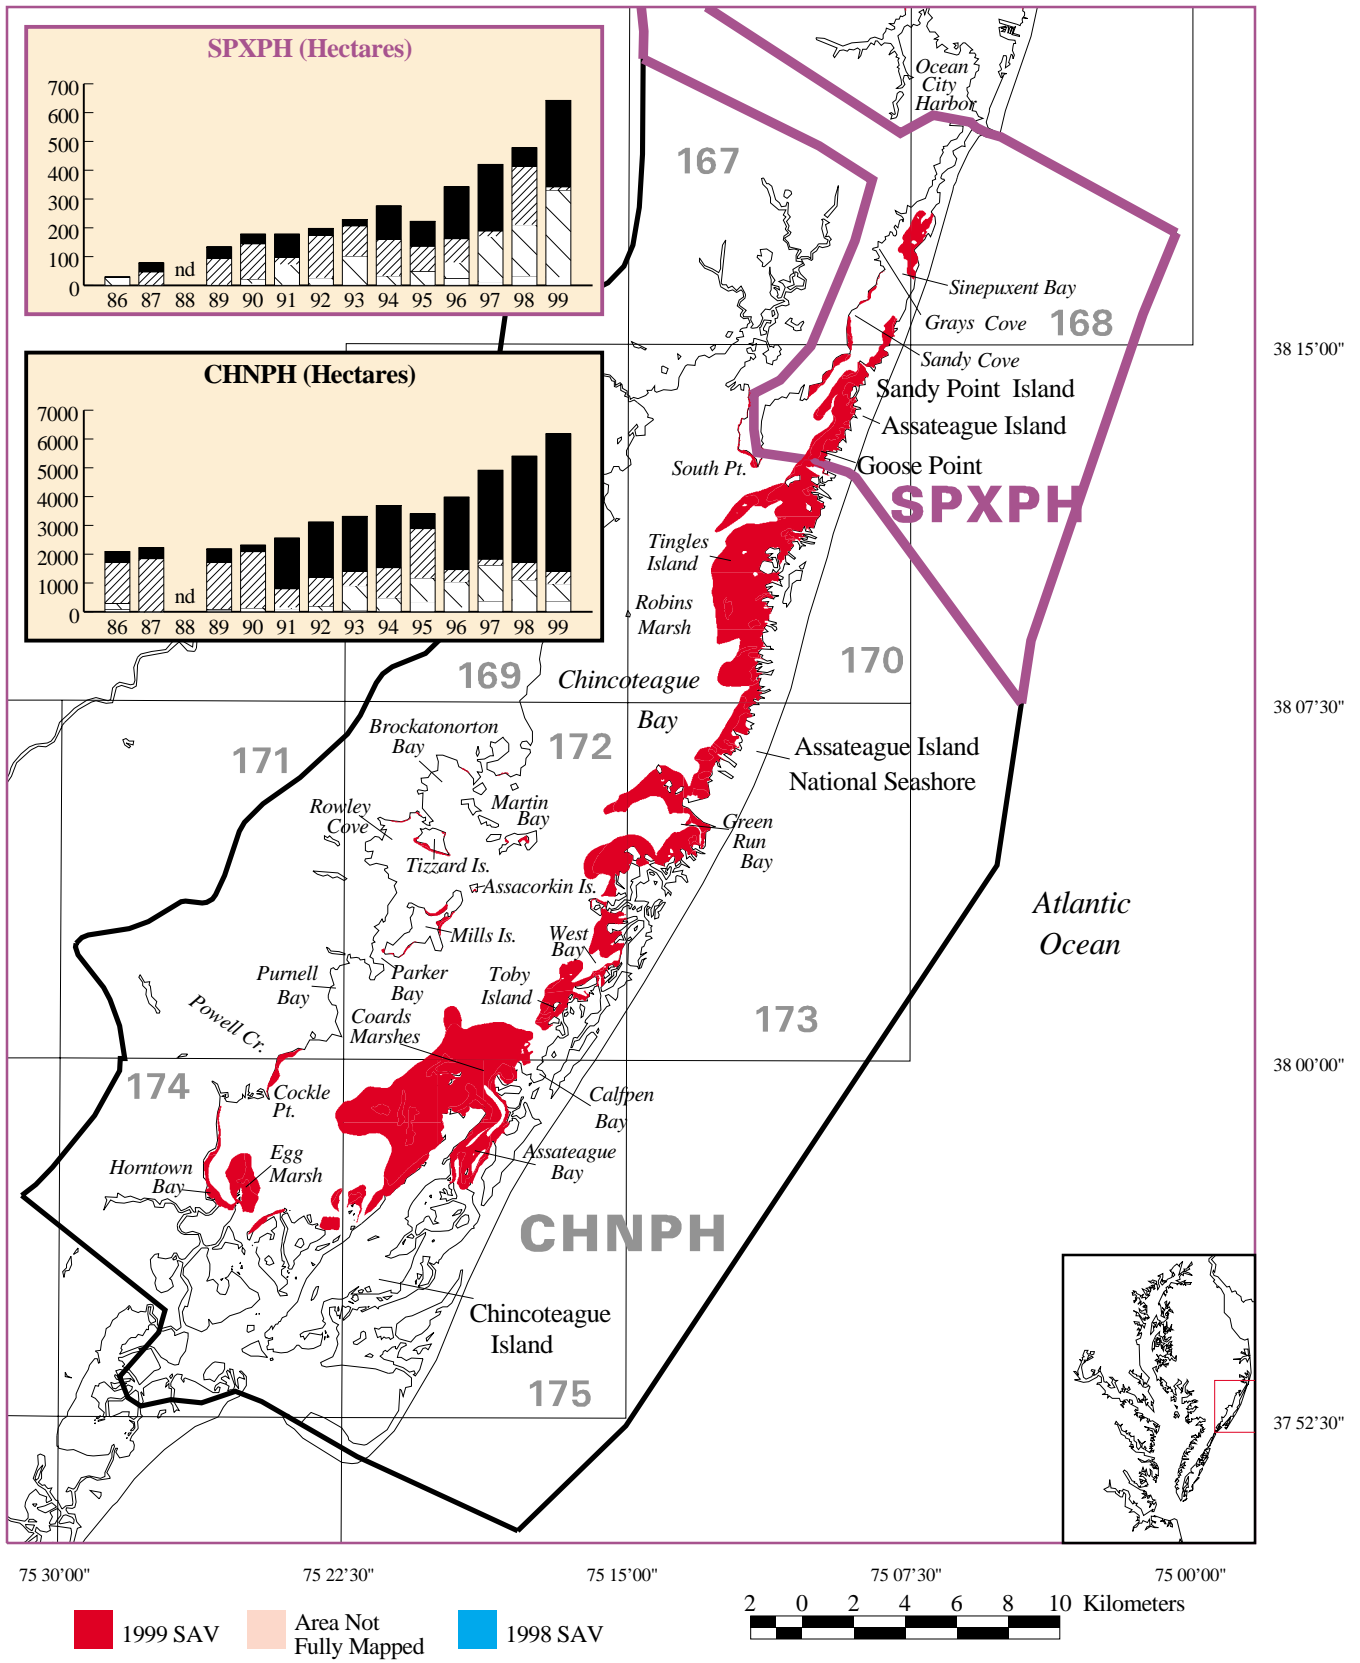

SAV Distribution in Southern Virginia Coastal Bays (SVCPH) in 1999.
 No SAV was mapped for SVCPH from 1971-1999. (See Figure 11 for key.)

SAV distribution in Assawoman Bay (AAWPH) and Isle of Wight Bay (IOWPH) in 1999. (See Figure 11 for key.)

SAV distribution in Assawoman Bay (AAWPH) and Isle of Wight Bay (IOWPH) in 1999. (See Figure 11 for key.)

SAV distribution in Sinepuxent Bay (SPXPH) and Chincoteague Bay (CHNPH) in 1999. (See Figure 11 for key.)

SAV distribution in Sinepuxent Bay (SPXPH) and Chincoteague Bay (CHNPH) in 1999. (See Figure 11 for key.)